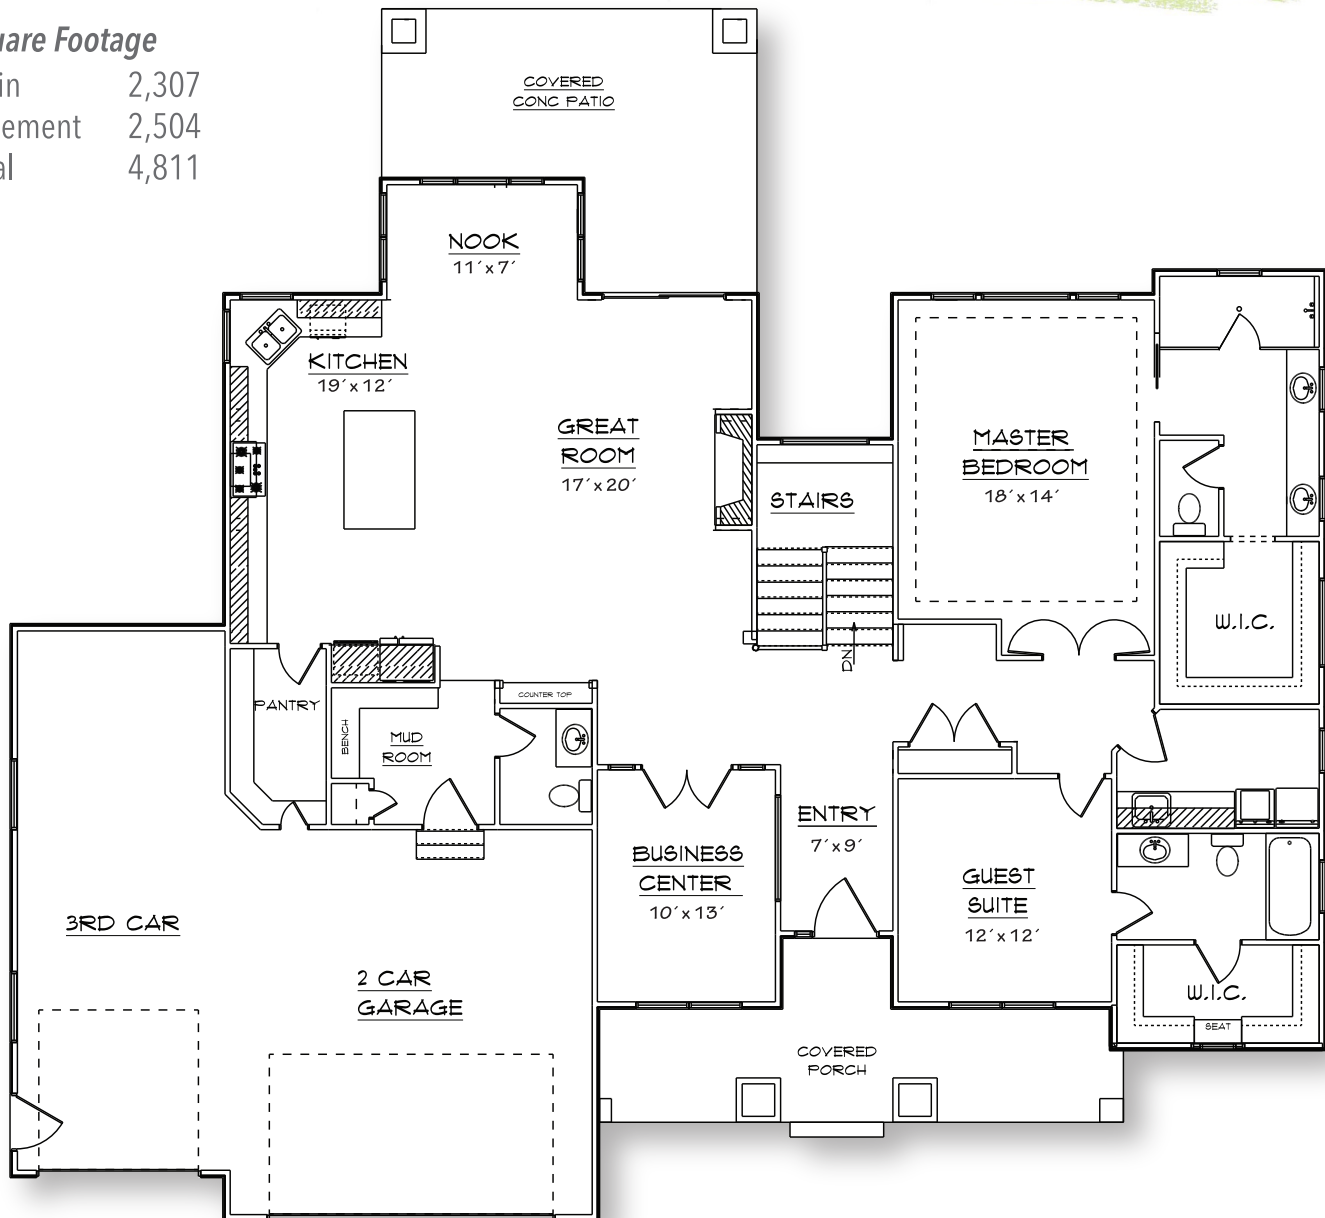

# The SpyGlass

## Rambler

up to 5 Bedrooms  
up to 3.5 Bathrooms  
3-Car Garage  
75' wide x 54' deep

## Square Footage

Main	2,307
Basement	2,504
Total	4,811

• Floorplans are Flexible & Upgrades Come Standard •

**HARDROCKHOMES**  
*Building Made Simple.*

801.508.4025  
 hardrockhomes.com

Home Plan by  
**LANDFORMS**  
 DESIGN

*Square footages, features, drawings, elevations, and sizes are approximate for marketing and illustration purposes only and will vary as homes are built.*