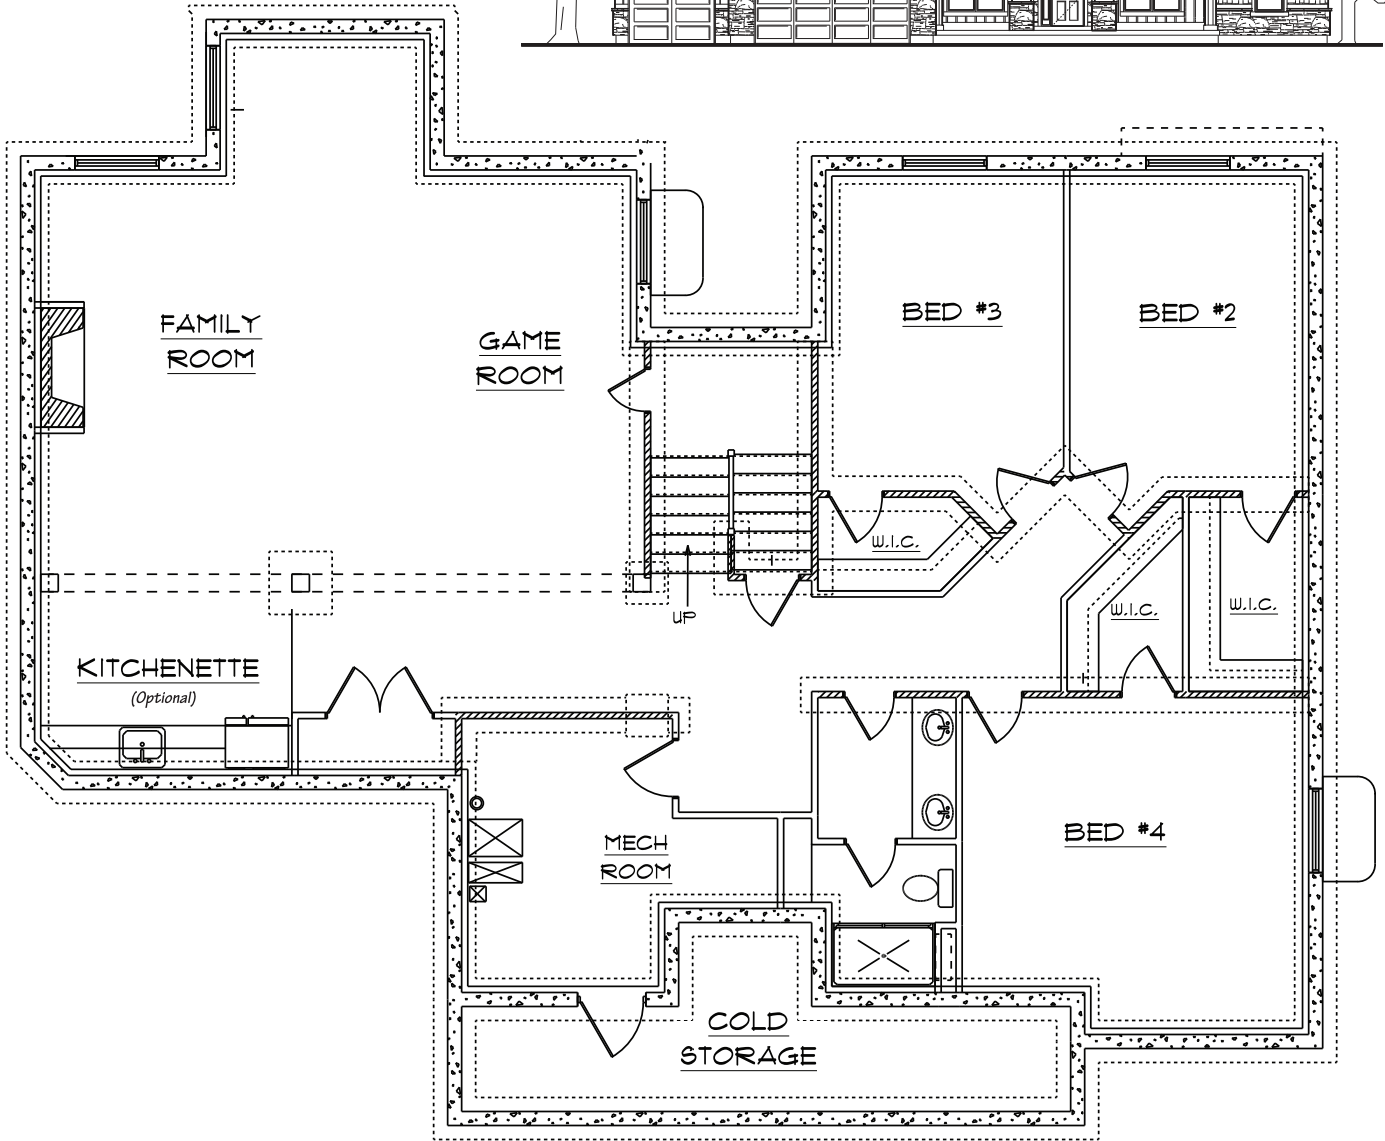

## Rambler

up to 5 Bedrooms  
up to 3.5 Bathrooms  
3-Car Garage  
75' wide x 54' deep

## Square Footage

Main	2,307
Basement	2,504
Total	4,811

• Floorplans are Flexible & Upgrades Come Standard •

**HARDROCKHOMES**  
*Building Made Simple.*

801.508.4025  
 hardrockhomes.com

Home Plan by  
**LANDFORMS**  
 DESIGN

*Square footages, features, drawings, elevations, and sizes are approximate for marketing and illustration purposes only and will vary as homes are built.*