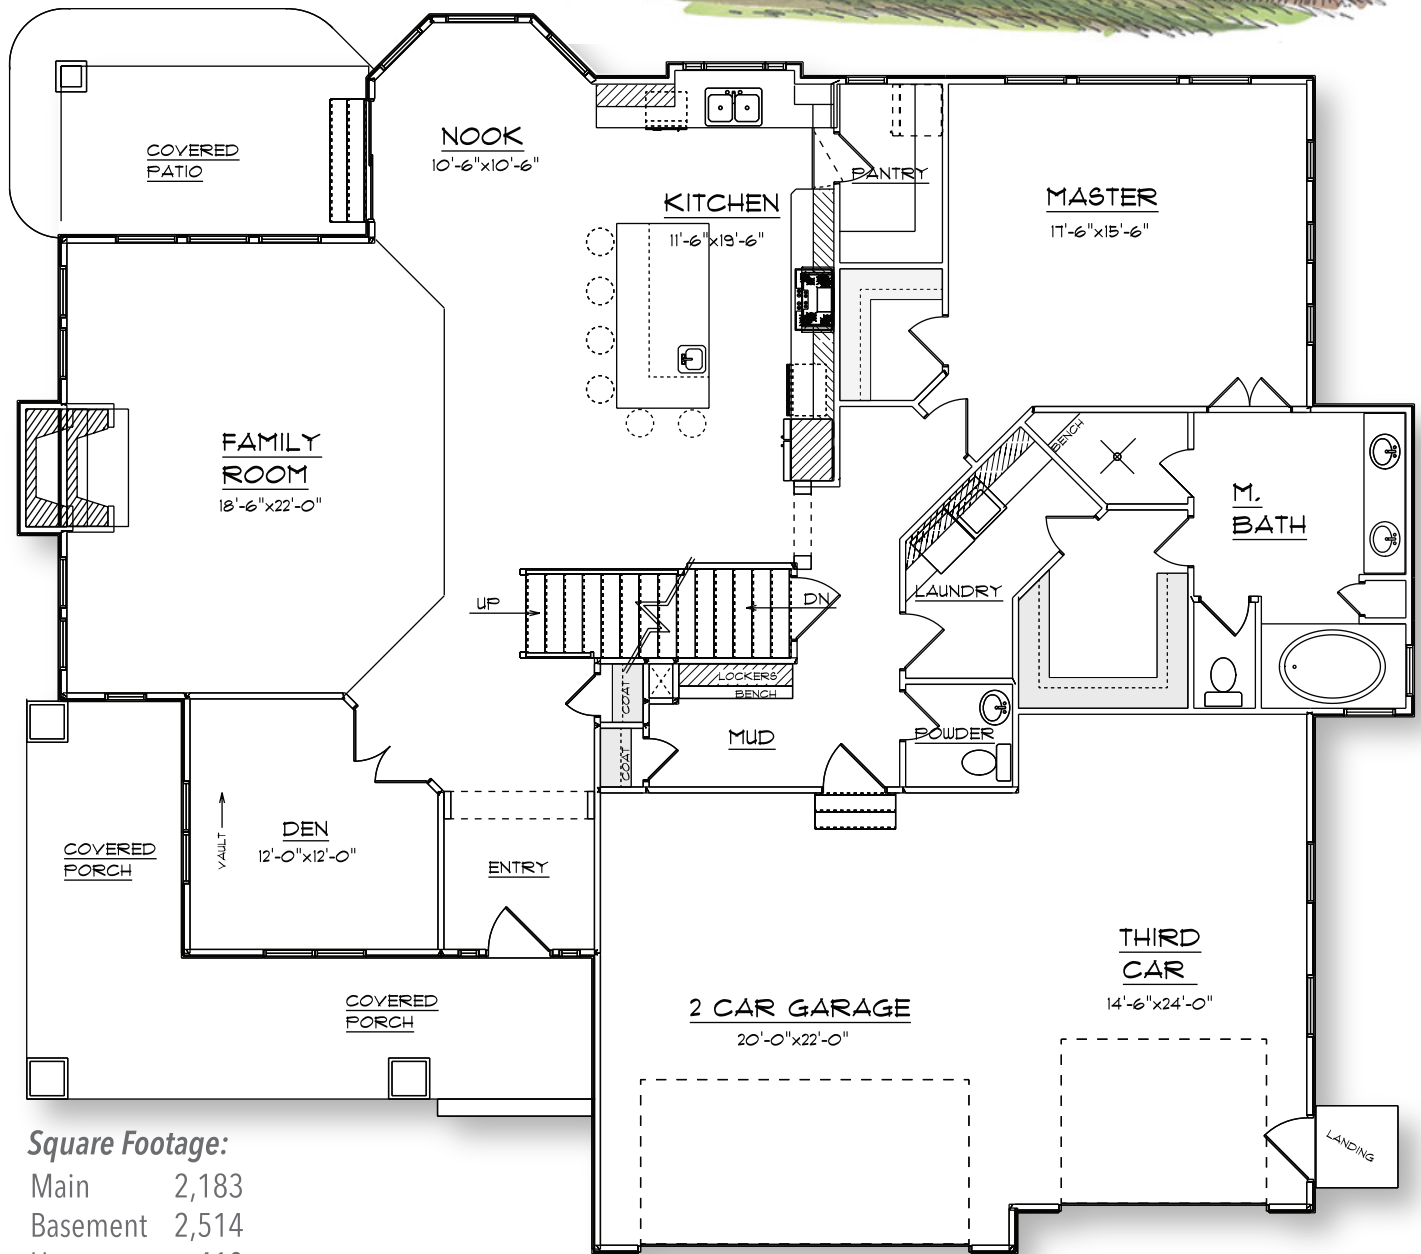

# The South Hampton & South Beach

**Two Story - Master on Main**

up to 5 Bedrooms  
up to 3.5 Bathrooms  
3-Car Garage  
68' wide x 60' deep

**Square Footage:**

Main	2,183
Basement	2,514
Upper	410
Total	5,107

*• Floorplans are Flexible & Upgrades Come Standard •*

**FOUNDATION**

**HARDROCKHOMES**

*Building Made Simple.*

801.508.4025

hardrockhomes.com

Square footages, features, drawings, elevations, and sizes are approximate for marketing and illustration purposes only and will vary as homes are built.