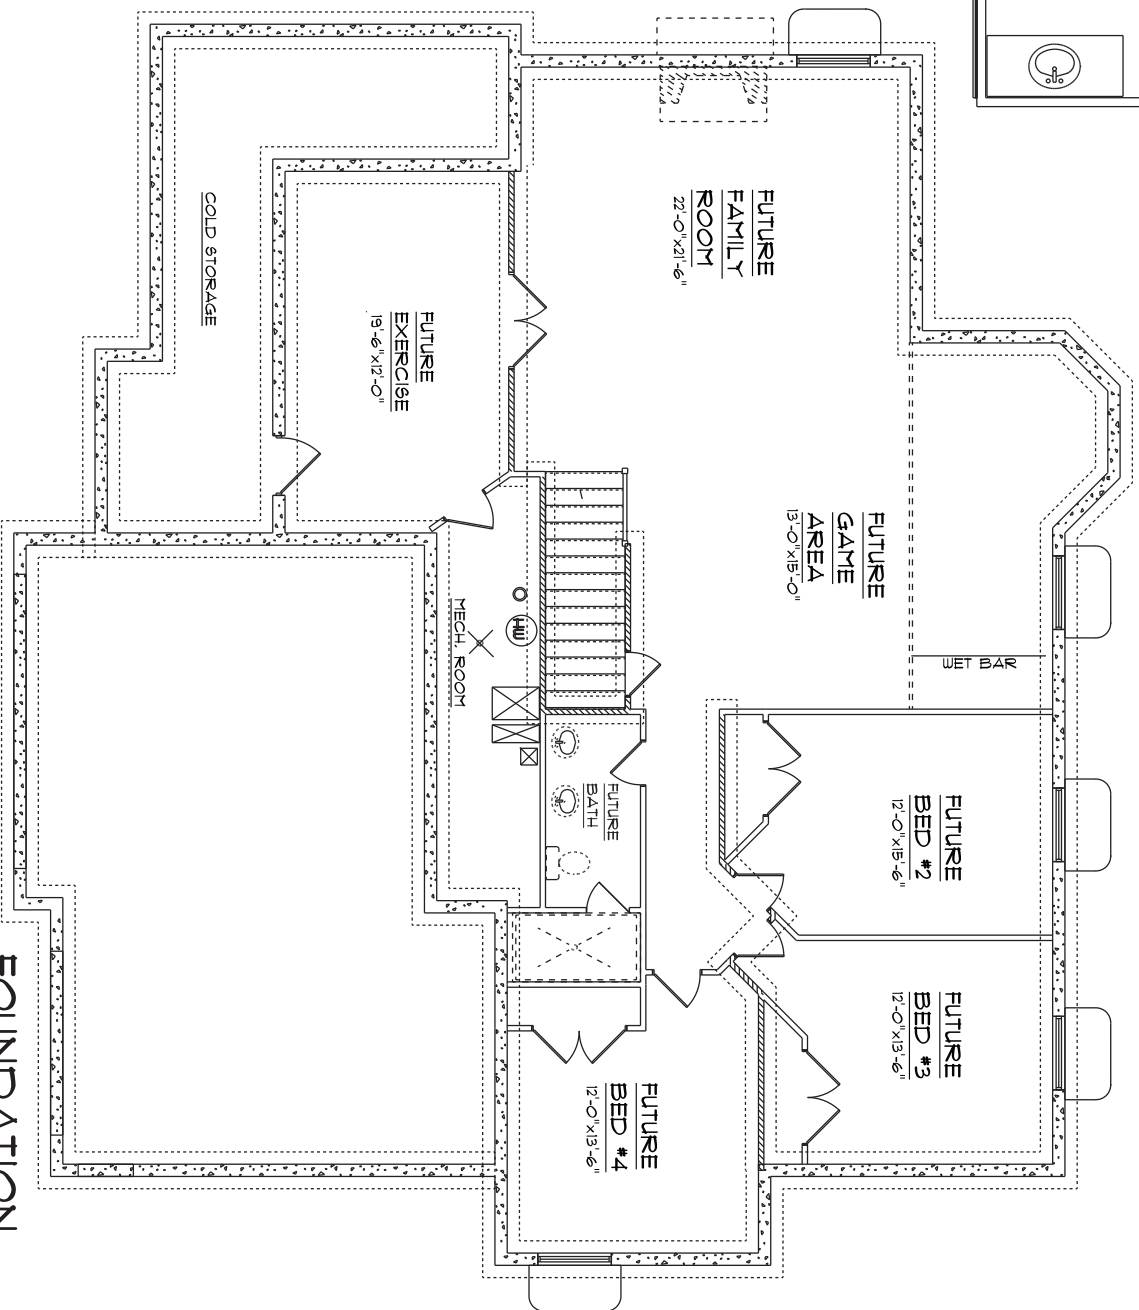

# The South Hampton & South Beach

**Two Story - Master on Main**

up to 5 Bedrooms  
up to 3.5 Bathrooms  
3-Car Garage  
68' wide x 60' deep

**Square Footage:**

Main	2,183
Basement	2,514
Upper	410
Total	5,107

*• Floorplans are Flexible & Upgrades Come Standard •*

**FOUNDATION**

**HARDROCKHOMES**

*Building Made Simple.*

801.508.4025

hardrockhomes.com

Square footages, features, drawings, elevations, and sizes are approximate for marketing and illustration purposes only and will vary as homes are built.