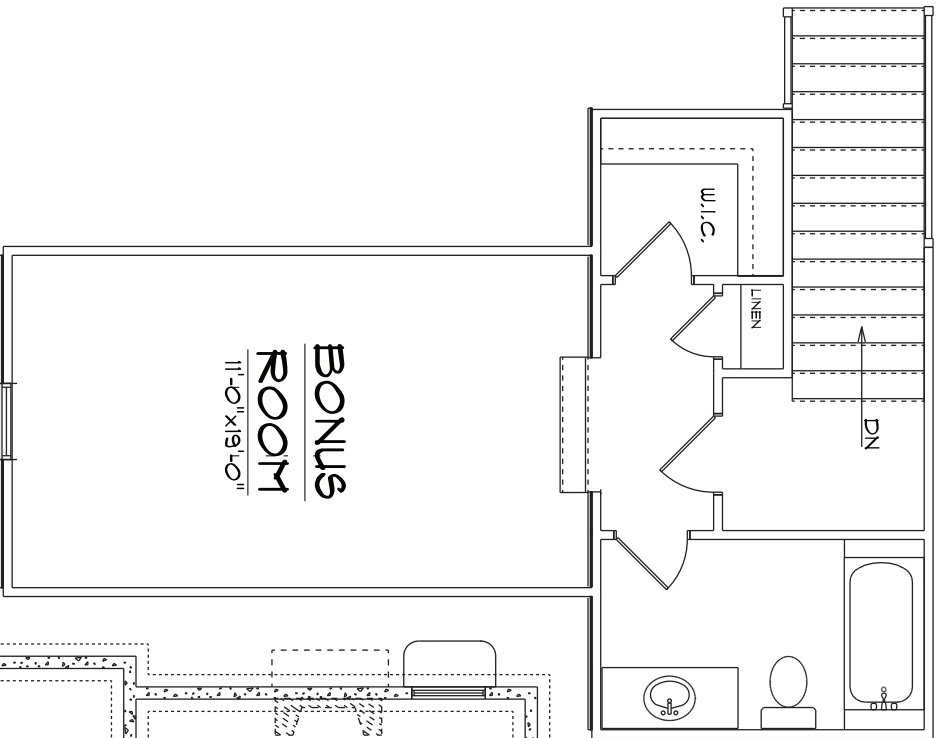

# The South Hampton & South Beach

**Two Story - Master on Main**

up to 5 Bedrooms  
up to 3.5 Bathrooms  
3-Car Garage  
68' wide x 60' deep

**Square Footage:**

Main	2,183
Basement	2,514
Upper	410
Total	5,107

*• Floorplans are Flexible & Upgrades Come Standard •*

**FOUNDATION**

**HARDROCKHOMES**

*Building Made Simple.*

801.508.4025

hardrockhomes.com

Square footages, features, drawings, elevations, and sizes are approximate for marketing and illustration purposes only and will vary as homes are built.