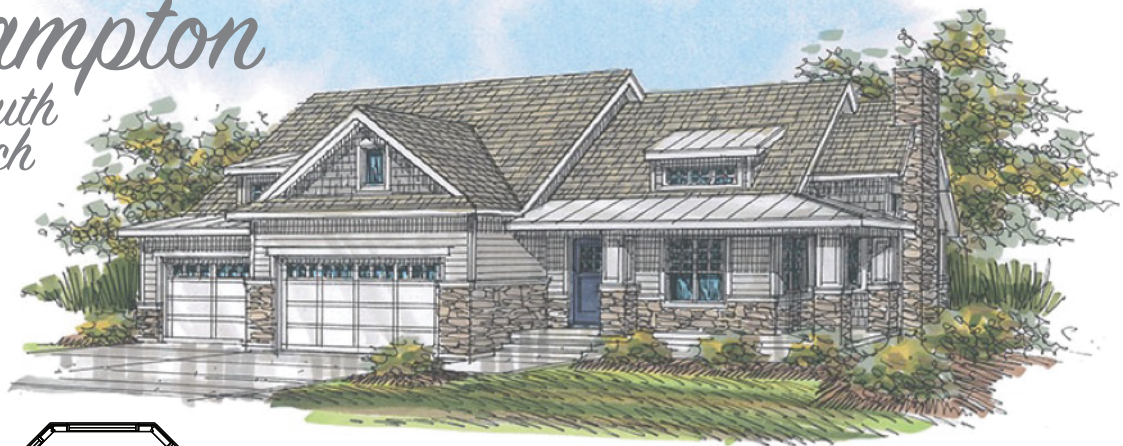

# The South Hampton & South Beach

**Two Story - Master on Main**

up to 5 Bedrooms  
up to 3.5 Bathrooms  
3-Car Garage  
68' wide x 60' deep

**Square Footage:**

Main	2,183
Basement	2,514
Upper	410
Total	5,107