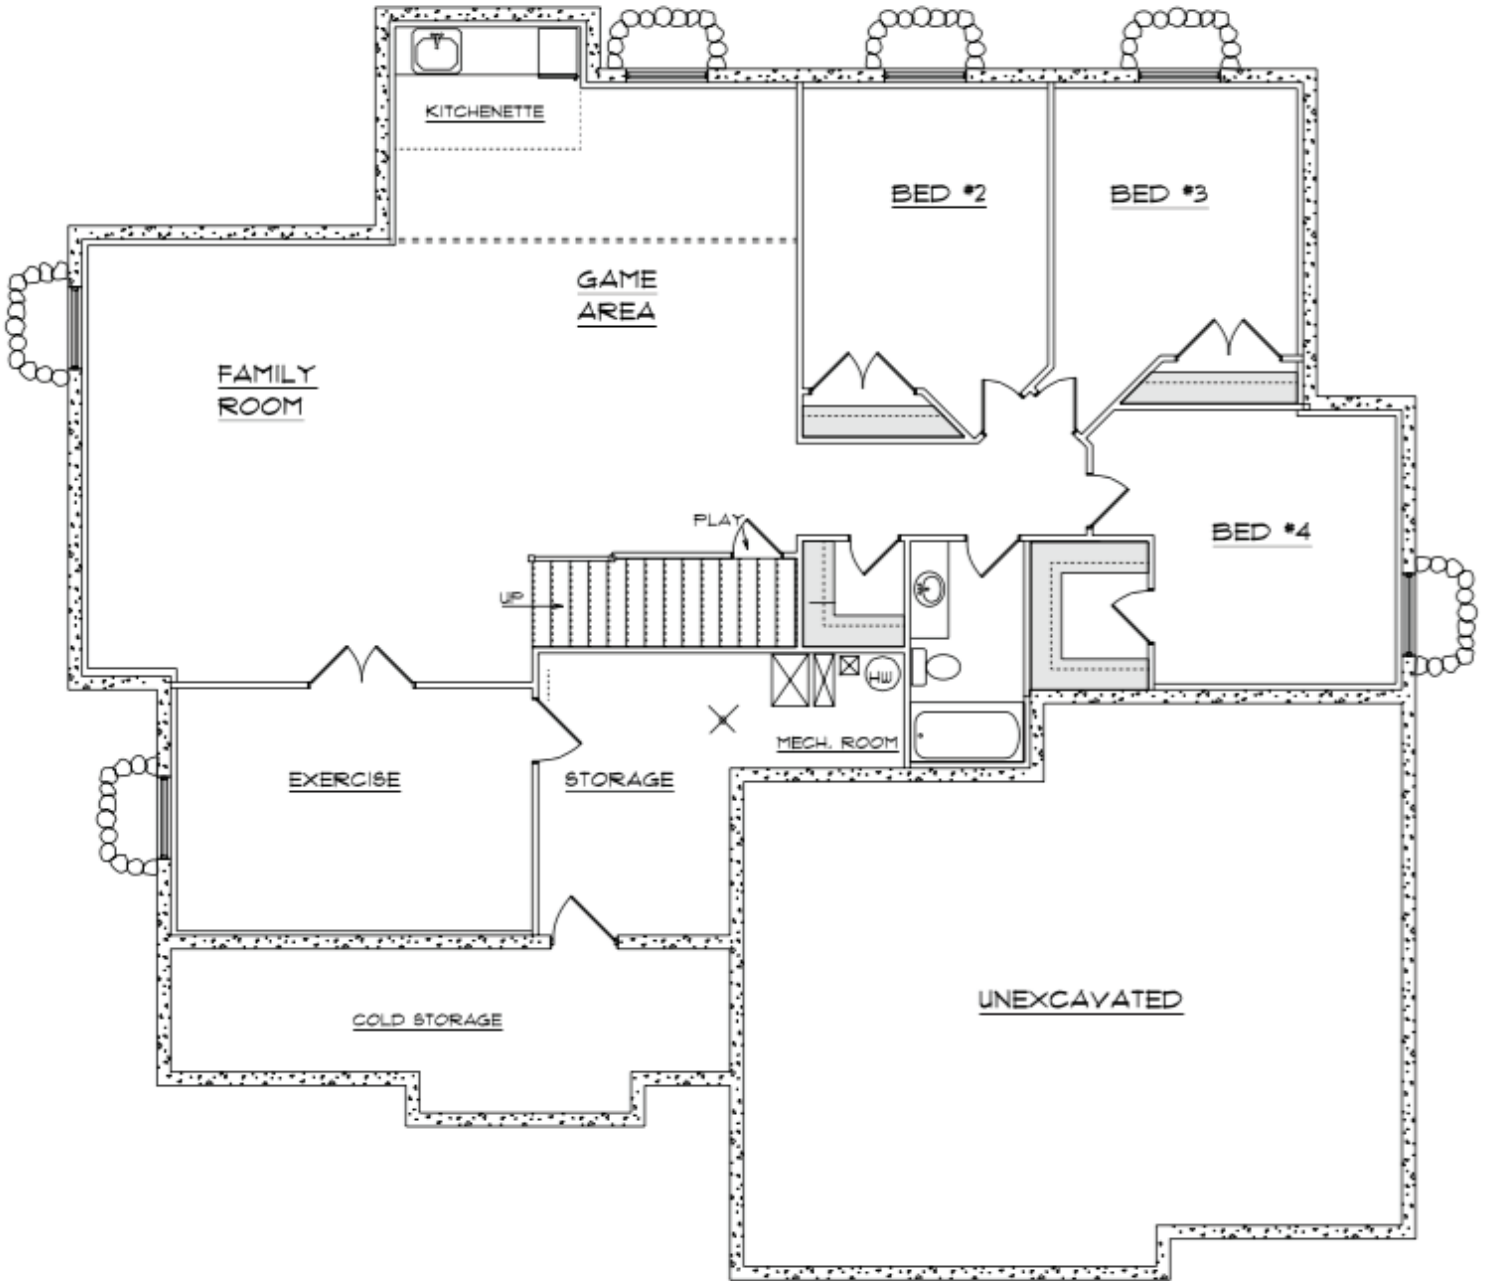

The South Beach

Rambler

1 Bedroom

1.5 Bathrooms

3-Car Garage

66' wide x 62' deep

Square Footage

Main 2,269

Basement 2,522

Total 4,791

• Floorplans are Flexible & Upgrades Come Standard •

BASEMENT

HARDROCKHOMES

Building Made Simple.

801.508.4025

hardrockhomes.com

Square footages, features, drawings, elevations, and sizes are approximate for marketing and illustration purposes only and will vary as homes are built.