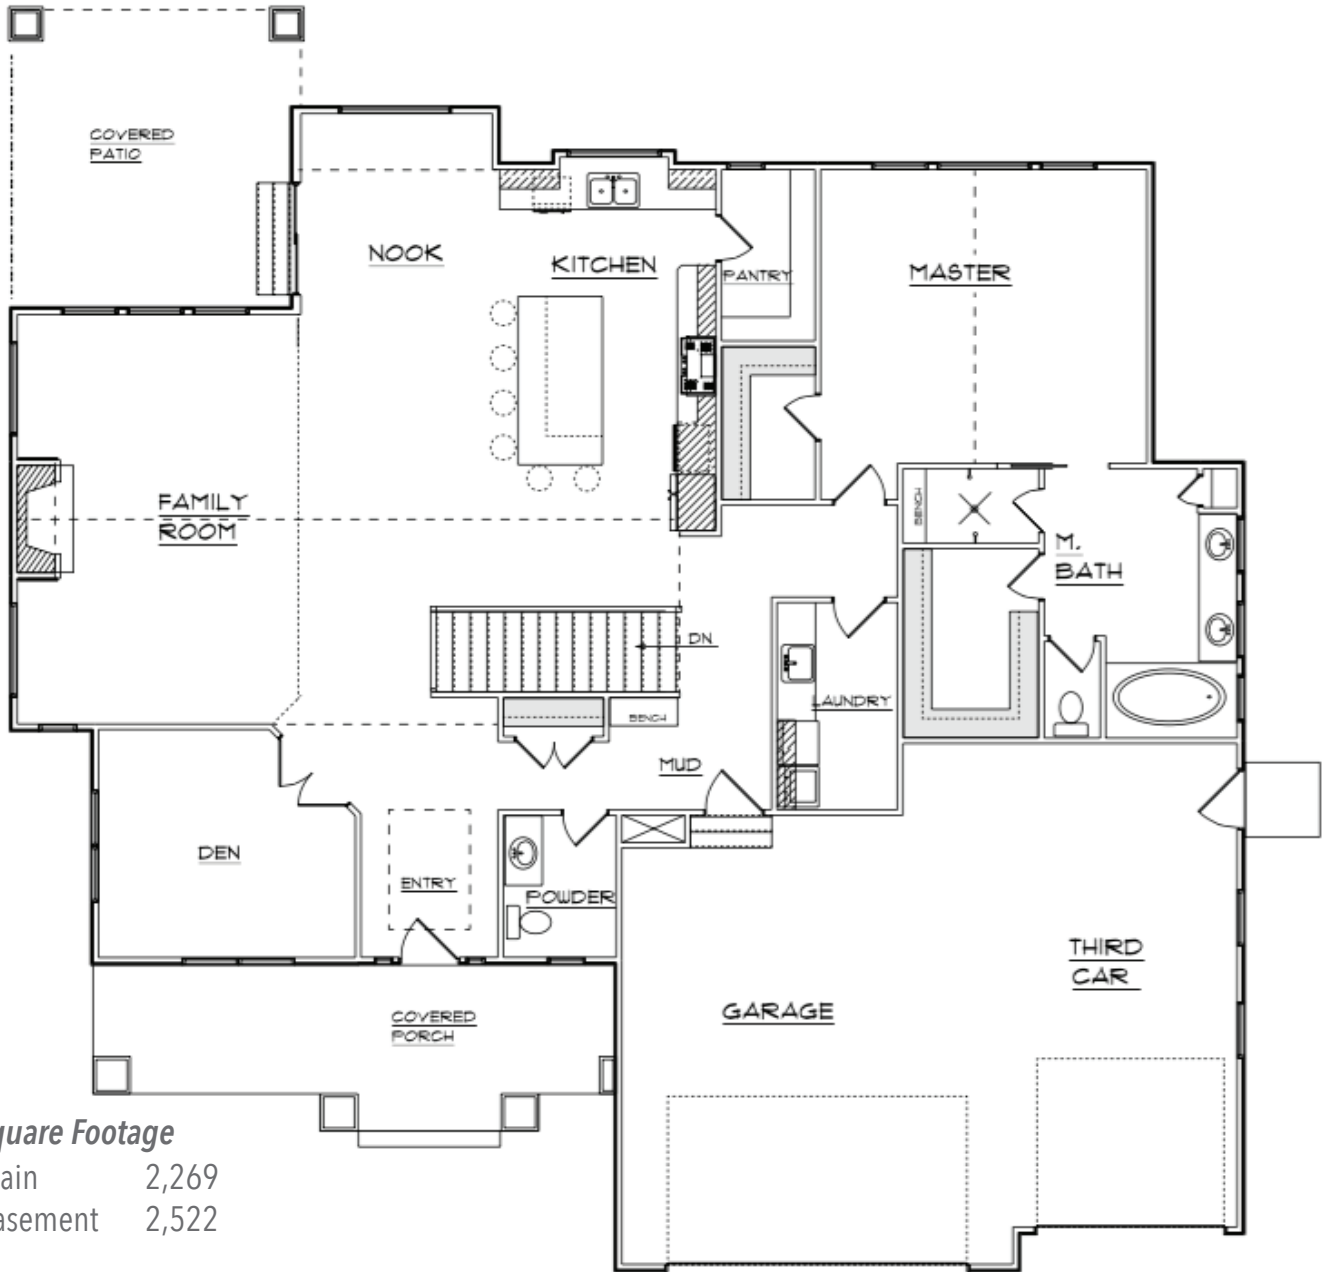

The South Beach

Rambler

1 Bedroom

1.5 Bathrooms

3-Car Garage

66' wide x 62' deep

Square Footage

Main 2,269

Basement 2,522

Total 4,791

• Floorplans are Flexible & Upgrades Come Standard •

BASEMENT

HARDROCKHOMES

Building Made Simple.

801.508.4025

hardrockhomes.com

Square footages, features, drawings, elevations, and sizes are approximate for marketing and illustration purposes only and will vary as homes are built.