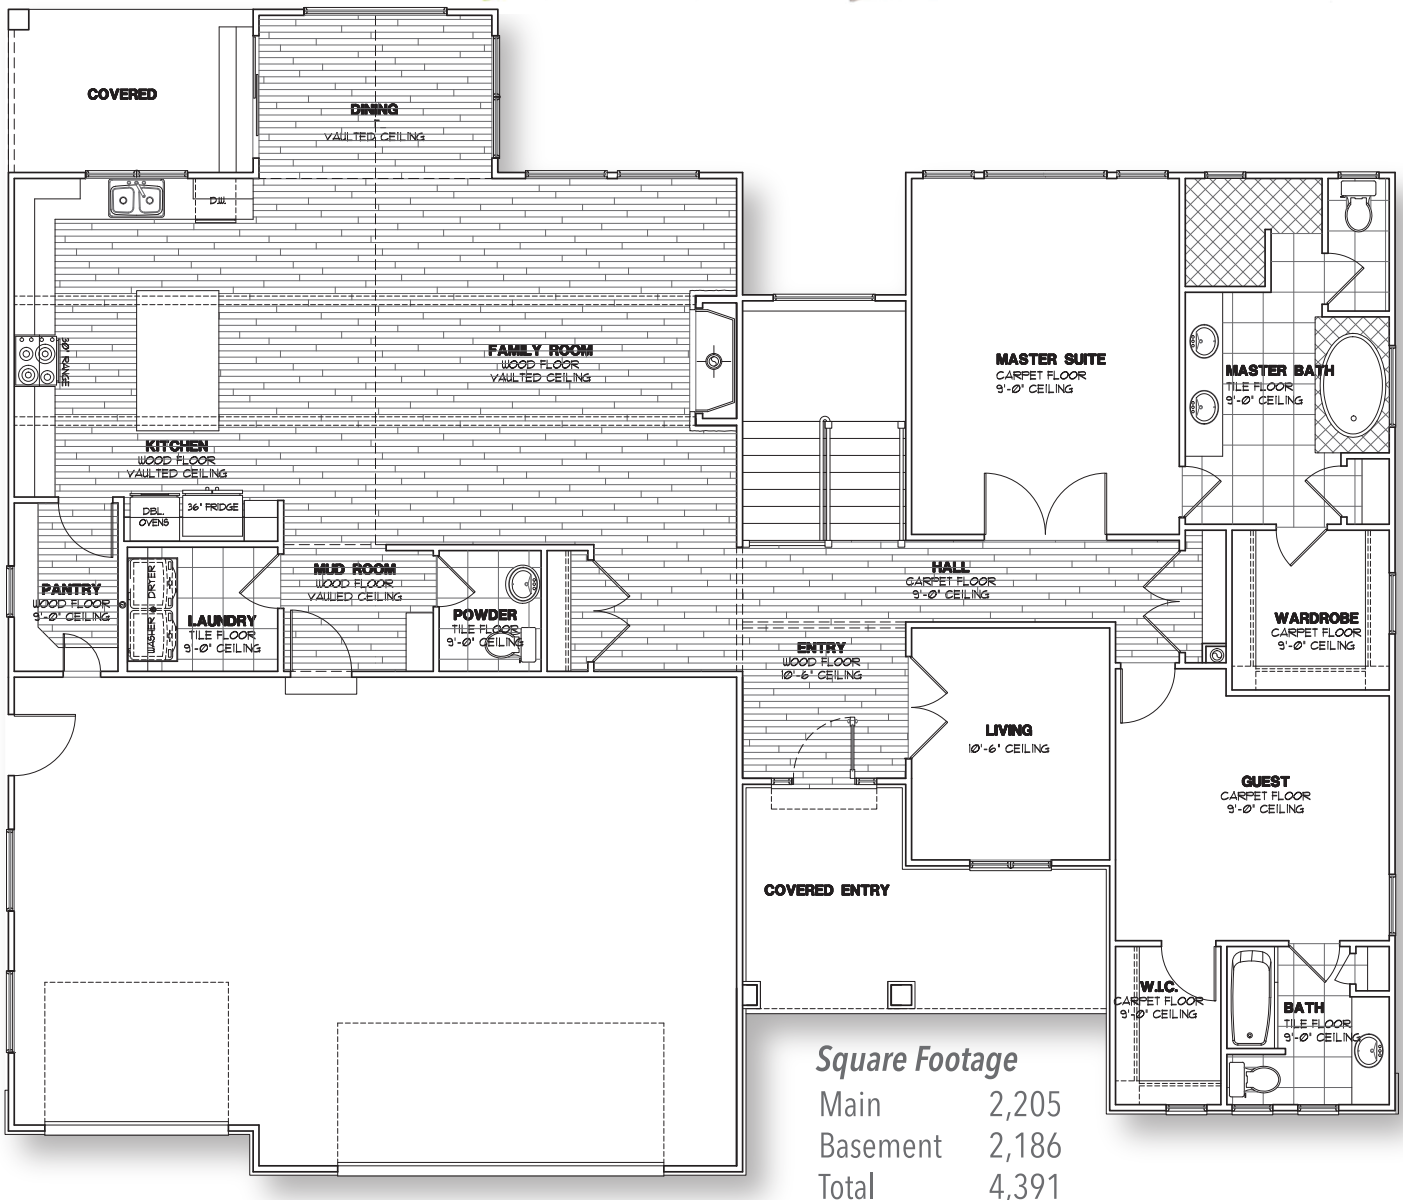

The Sophia

Rambler

- 2 Bedrooms
- 2.5 Bathrooms
- 3-Car Garage
- 68' wide x 59' deep

• Floorplans are Flexible & Upgrades Come Standard •

Home Plan by
LANDFORMS
DESIGN

HARDROCKHOMES
Building Made Simple.

801.508.4025
hardrockhomes.com

Square footages, features, drawings, elevations, and sizes are approximate for marketing and illustration purposes only and will vary as homes are built.