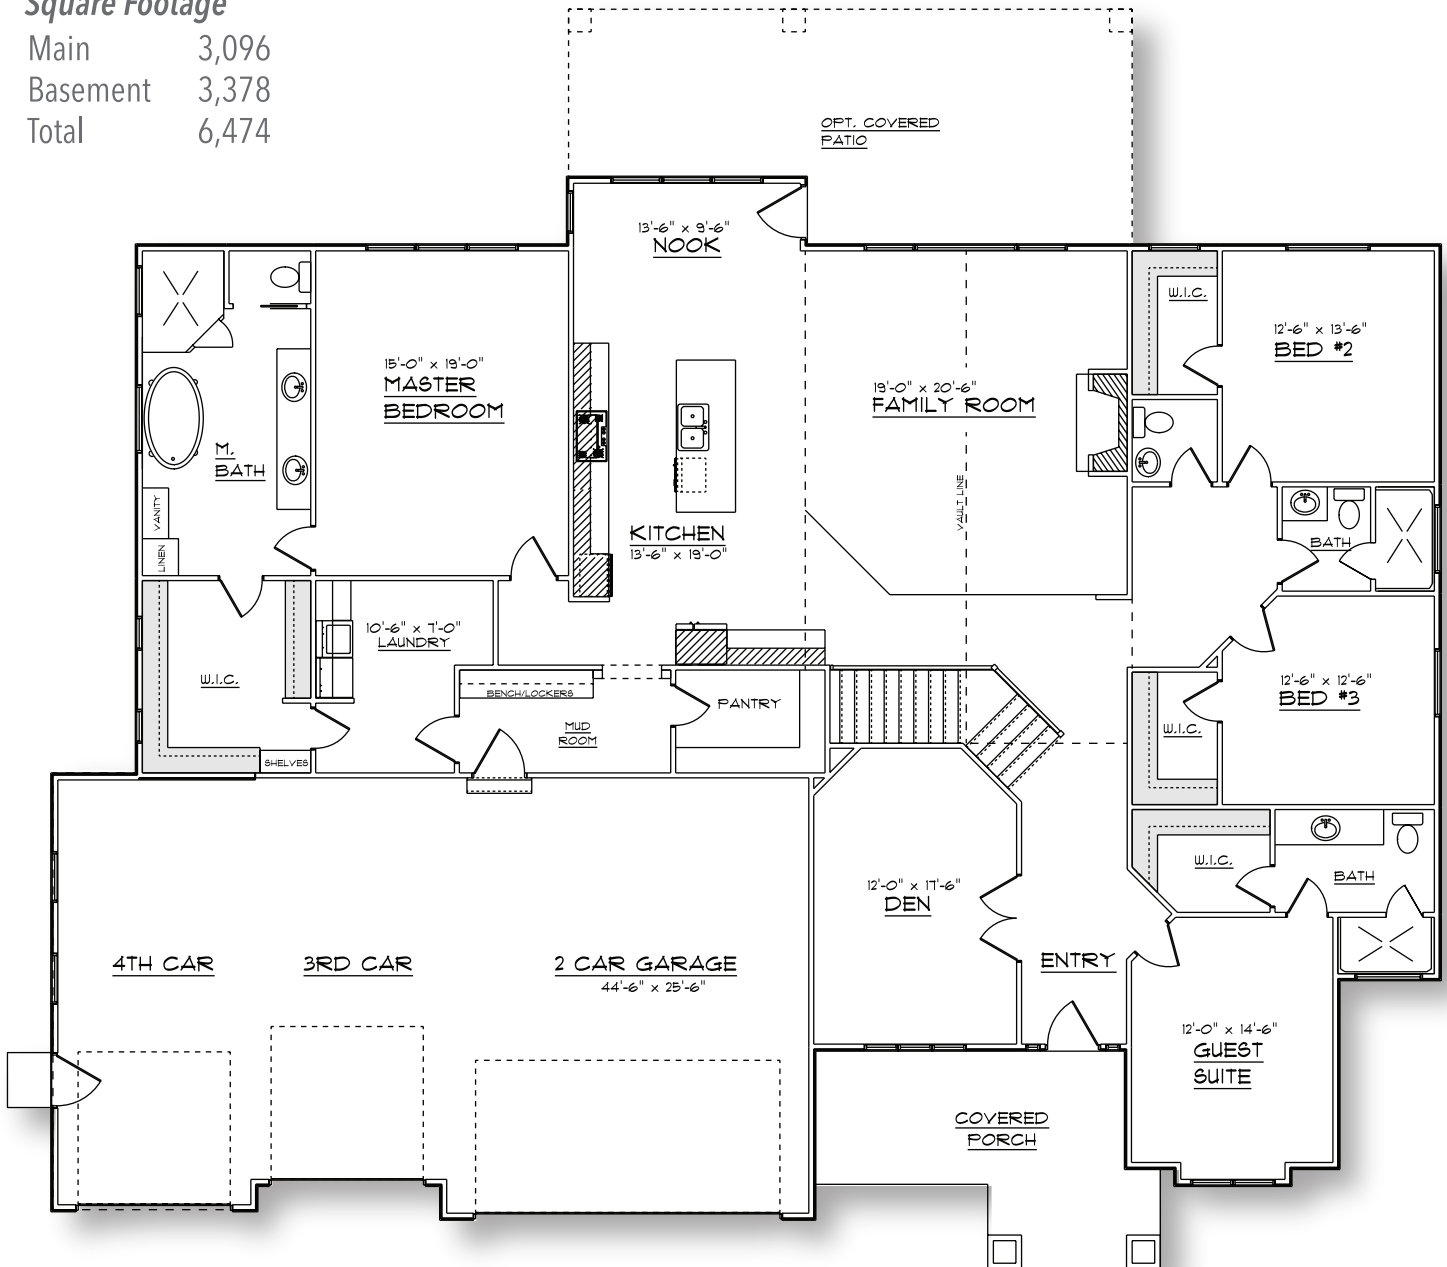

# The Savannah

### Rambler

4 Bedrooms  
3 Bathrooms  
3-Car Garage  
82' wide x 61' deep

### Square Footage

Main 3,096  
Basement 3,378  
Total 6,474

• Floorplans are Flexible & Upgrades Come Standard •

**HARDROCKHOMES**

*Building Made Simple.*

801.508.4025

hardrockhomes.com

Square footages, features, drawings, elevations, and sizes are approximate for marketing and illustration purposes only and will vary as homes are built.