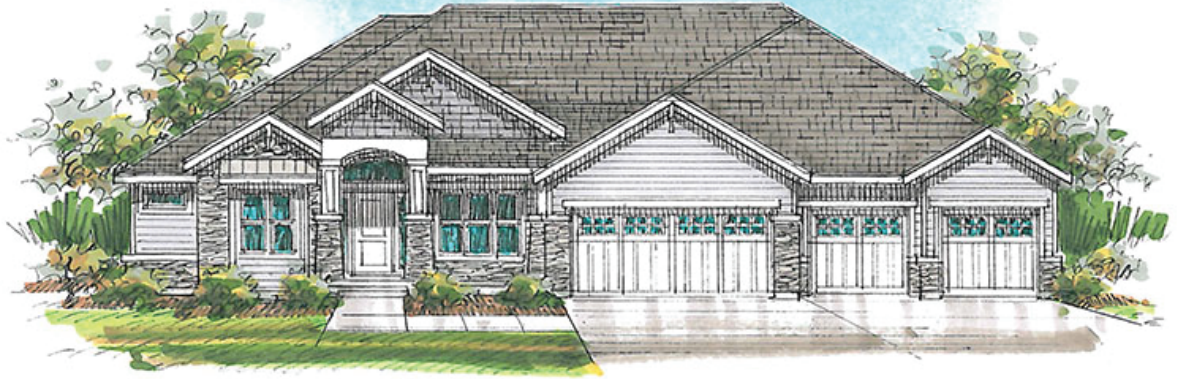

# The Savannah

### Rambler

4 Bedrooms  
3 Bathrooms  
3-Car Garage  
82' wide x 61' deep