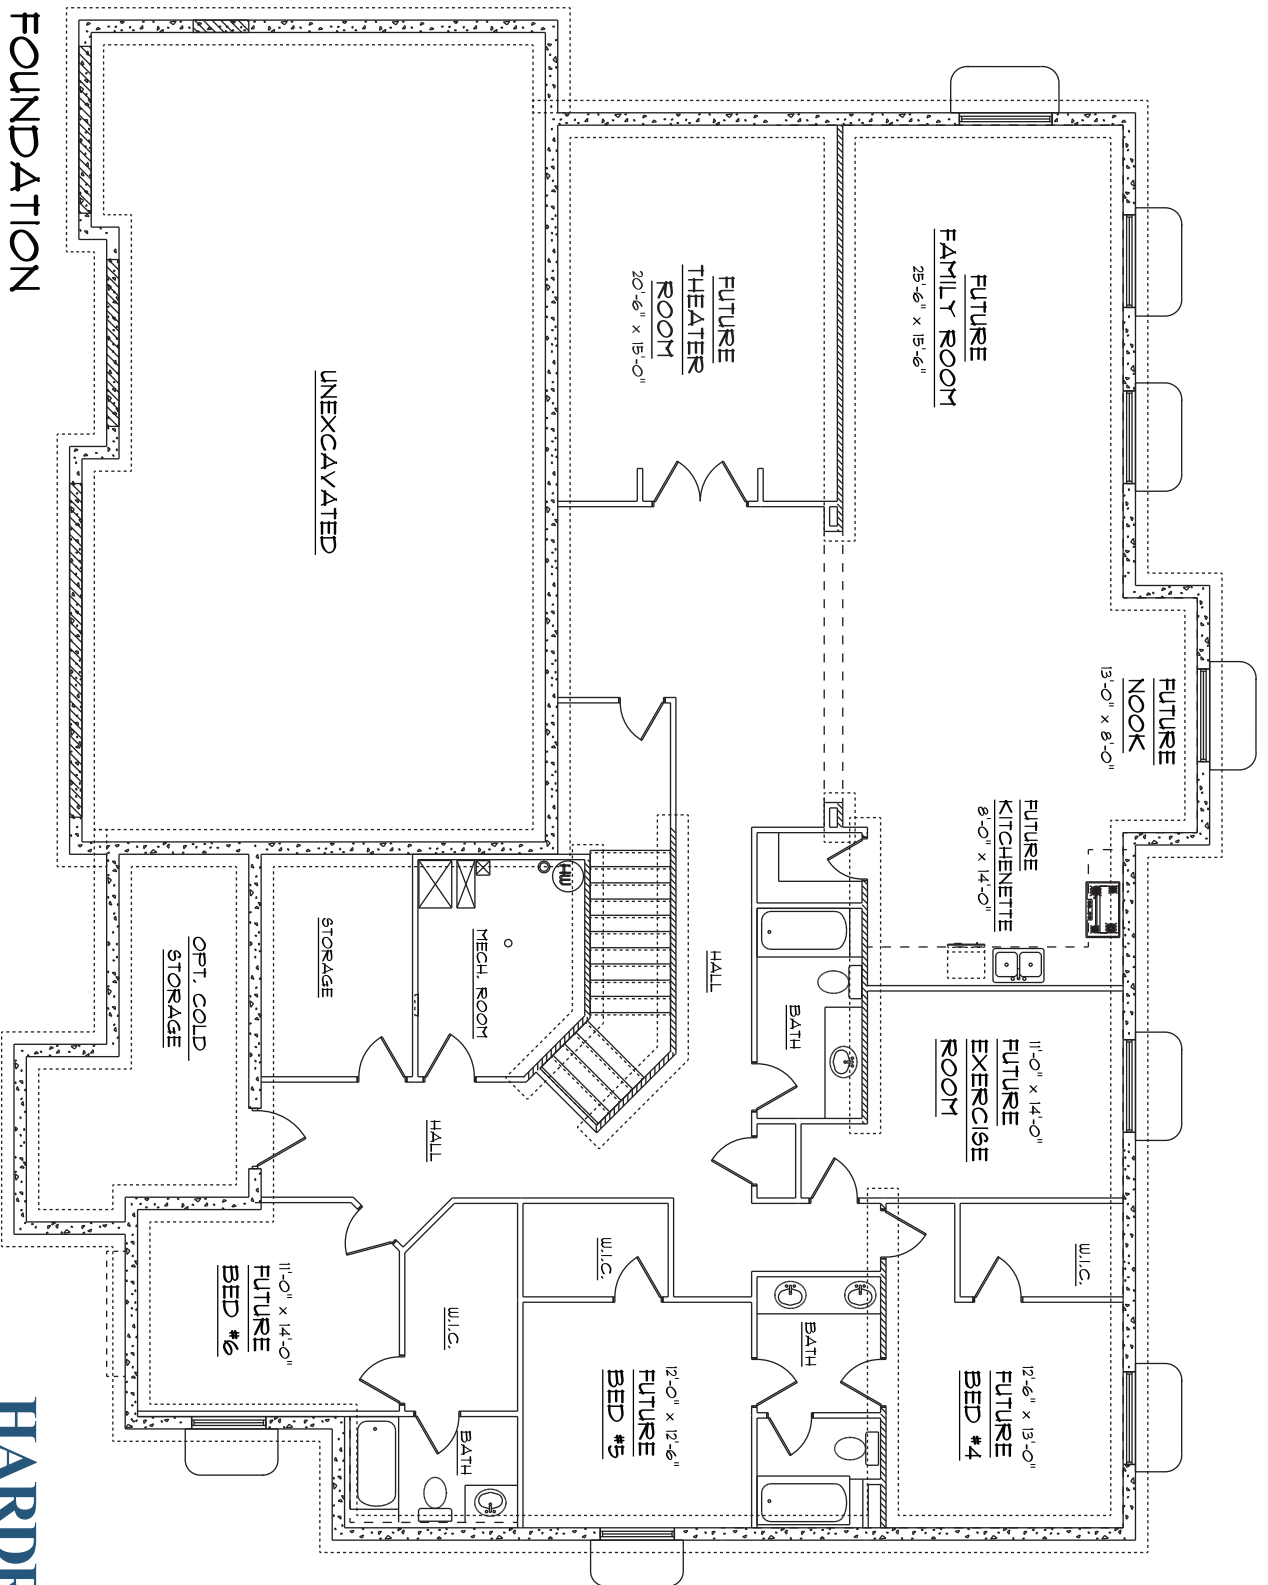

### Rambler

4 Bedrooms  
3 Bathrooms  
3-Car Garage  
82' wide x 61' deep

### Square Footage

Main 3,096  
Basement 3,378  
Total 6,474

• Floorplans are Flexible & Upgrades Come Standard •

**HARDROCKHOMES**

*Building Made Simple.*

801.508.4025

hardrockhomes.com

Square footages, features, drawings, elevations, and sizes are approximate for marketing and illustration purposes only and will vary as homes are built.