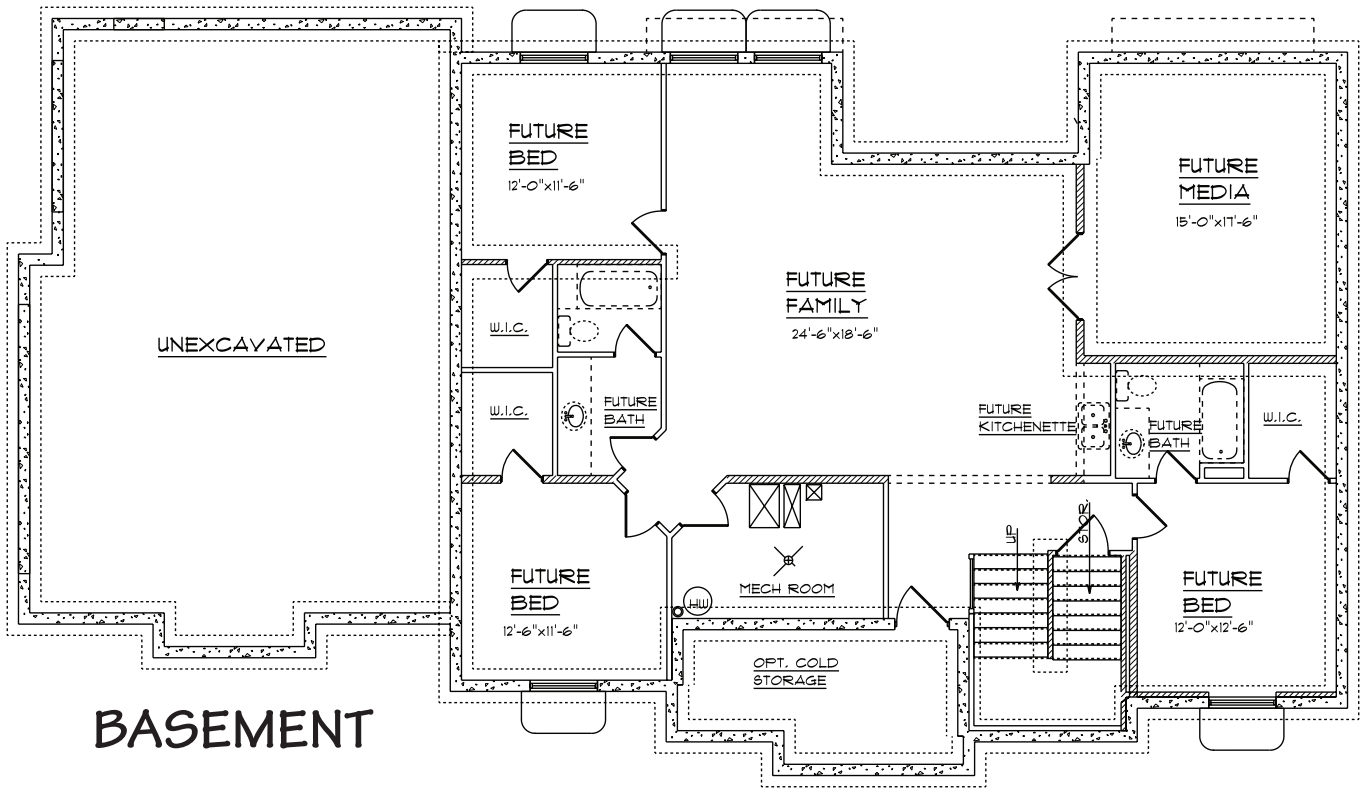

## Two Story - Master on Main

- 4 Bedrooms
- 3.5 Bathrooms
- 3-Car Garage
- 79' wide x 43' deep

### Square Footage

Main	1,966
Basement	2,063
Upper	1,269
Total	5,298

• Floorplans are Flexible & Upgrades Come Standard •

UPPER

BASEMENT

**HARDROCKHOMES**

*Building Made Simple.*

801.508.4025

hardrockhomes.com

Square footages, features, drawings, elevations, and sizes are approximate for marketing and illustration purposes only and will vary as homes are built.