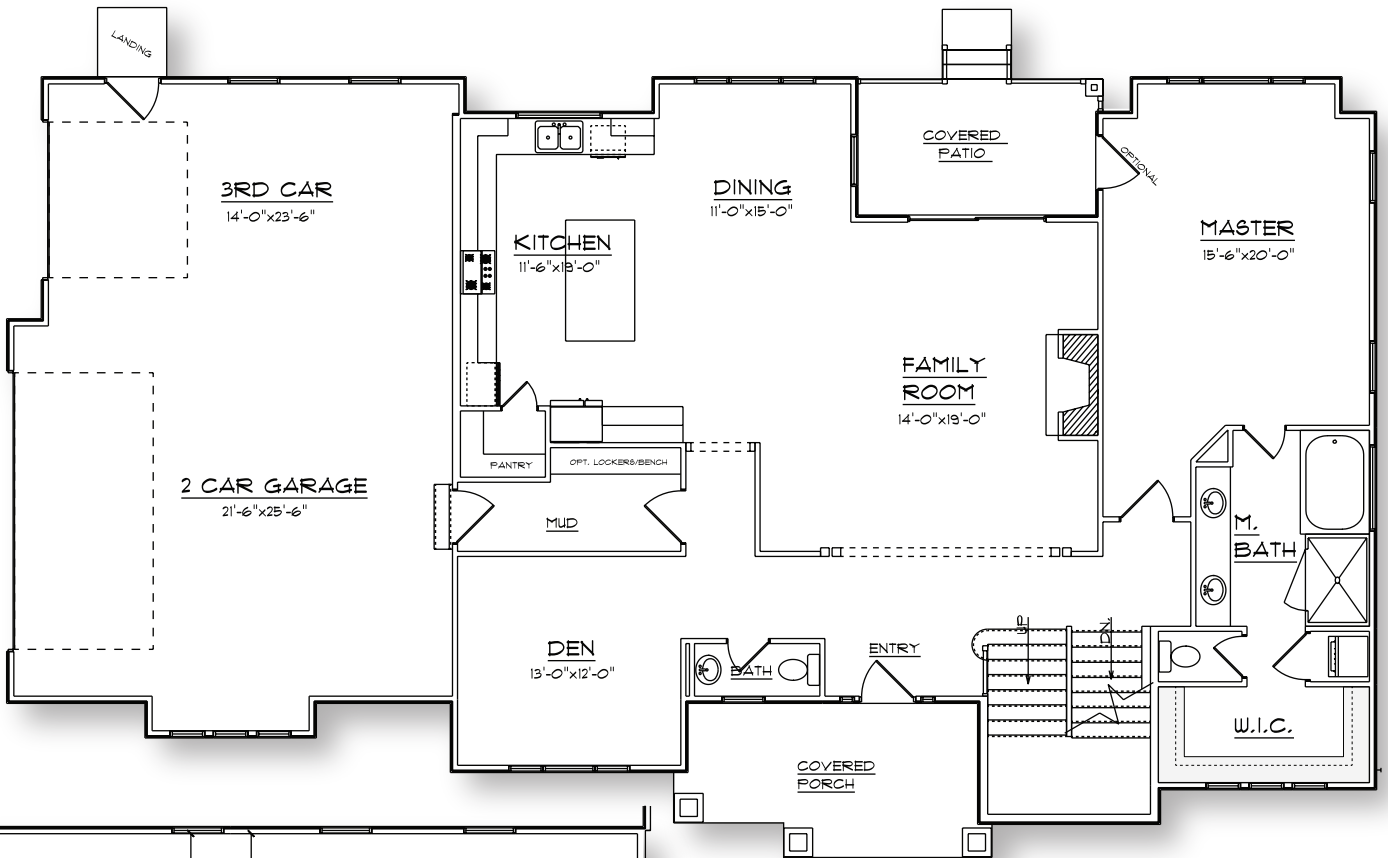

# The Rochelle

## Two Story - Master on Main

- 4 Bedrooms
- 3.5 Bathrooms
- 3-Car Garage
- 79' wide x 43' deep

### Square Footage

Main	1,966
Basement	2,063
Upper	1,269
Total	5,298

• Floorplans are Flexible & Upgrades Come Standard •

UPPER

BASEMENT

**HARDROCKHOMES**

*Building Made Simple.*

801.508.4025

hardrockhomes.com

Square footages, features, drawings, elevations, and sizes are approximate for marketing and illustration purposes only and will vary as homes are built.