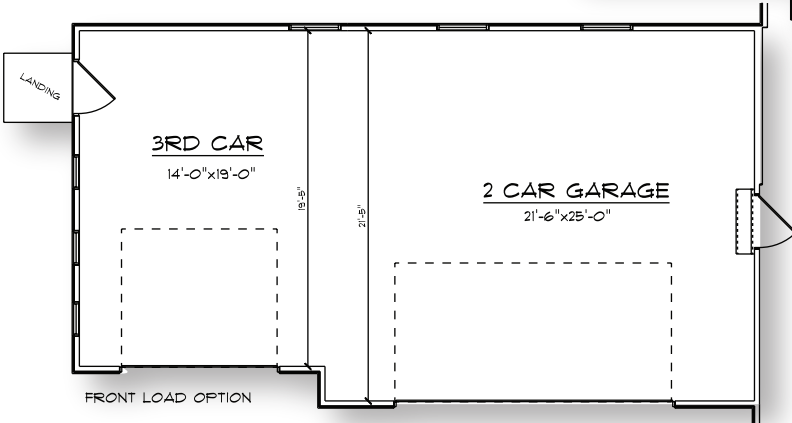

## Two Story - Master on Main

- 4 Bedrooms
- 3.5 Bathrooms
- 3-Car Garage
- 79' wide x 43' deep

### Square Footage

Main	1,966
Basement	2,063
Upper	1,269
Total	5,298

• Floorplans are Flexible & Upgrades Come Standard •

UPPER

BASEMENT

**HARDROCKHOMES**

*Building Made Simple.*

801.508.4025