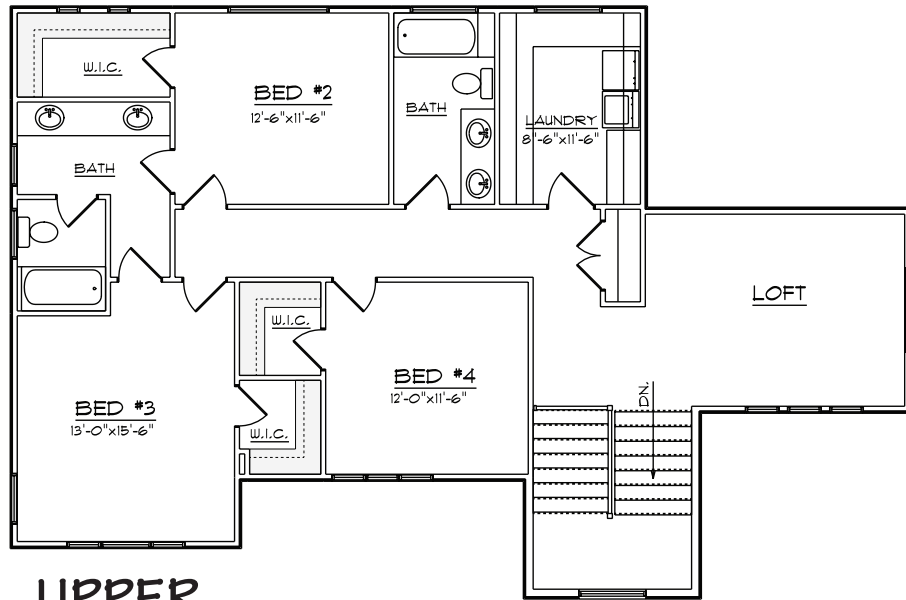

## Two Story - Master on Main

- 4 Bedrooms
- 3.5 Bathrooms
- 3-Car Garage
- 79' wide x 43' deep

### Square Footage

Main	1,966
Basement	2,063
Upper	1,269
Total	5,298

• Floorplans are Flexible & Upgrades Come Standard •

UPPER

BASEMENT

**HARDROCKHOMES**

*Building Made Simple.*

801.508.4025

hardrockhomes.com

Square footages, features, drawings, elevations, and sizes are approximate for marketing and illustration purposes only and will vary as homes are built.