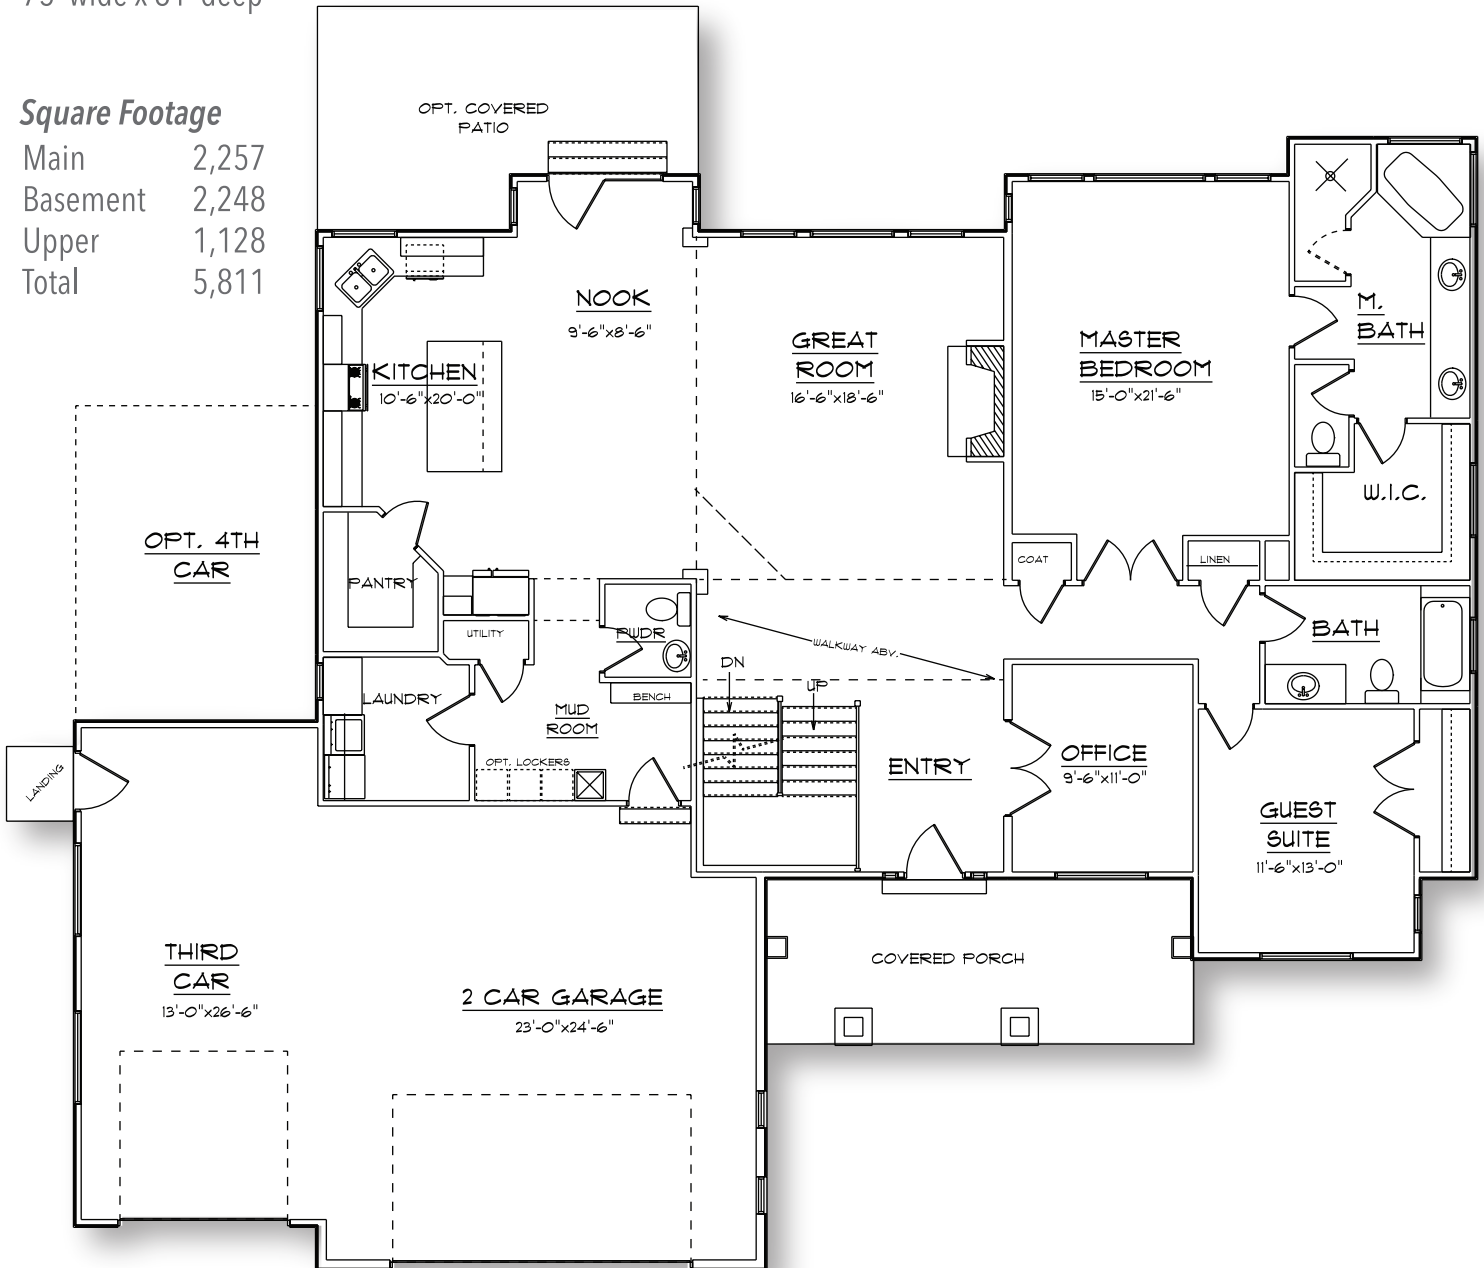

The Pebble Beach

Two Story - Master on Main

- 4 Bedrooms
- 3.5 Bathrooms
- 3-Car Garage
- 75' wide x 61' deep

Square Footage

Main	2,257
Basement	2,248
Upper	1,128
Total	5,811

• Floorplans are Flexible & Upgrades Come Standard •