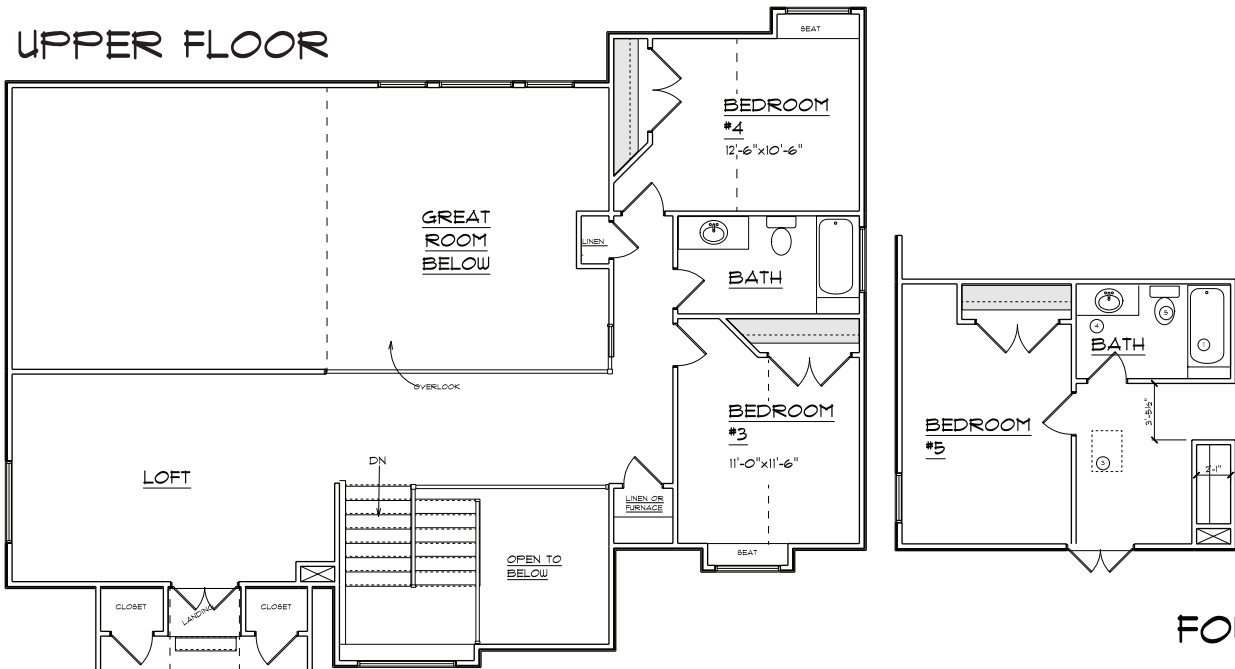

UPPER FLOOR

FOUNDATION