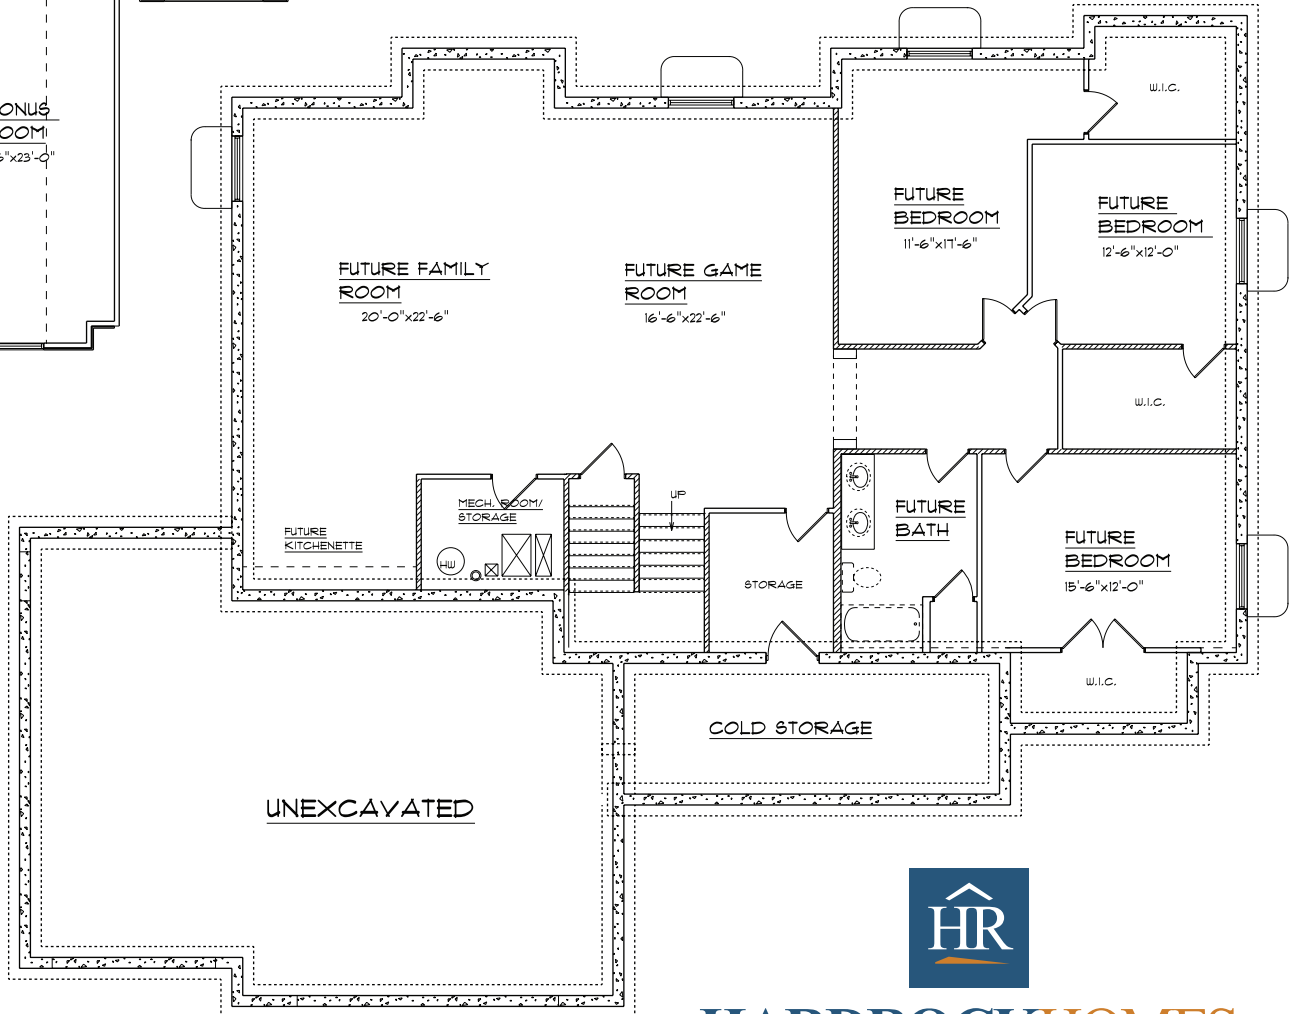

HARDROCKHOMES

Building Made Simple.

801.508.4025
hardrockhomes.com

Square footages, features, drawings, elevations, and sizes are approximate for marketing and illustration purposes only and will vary as homes are built.