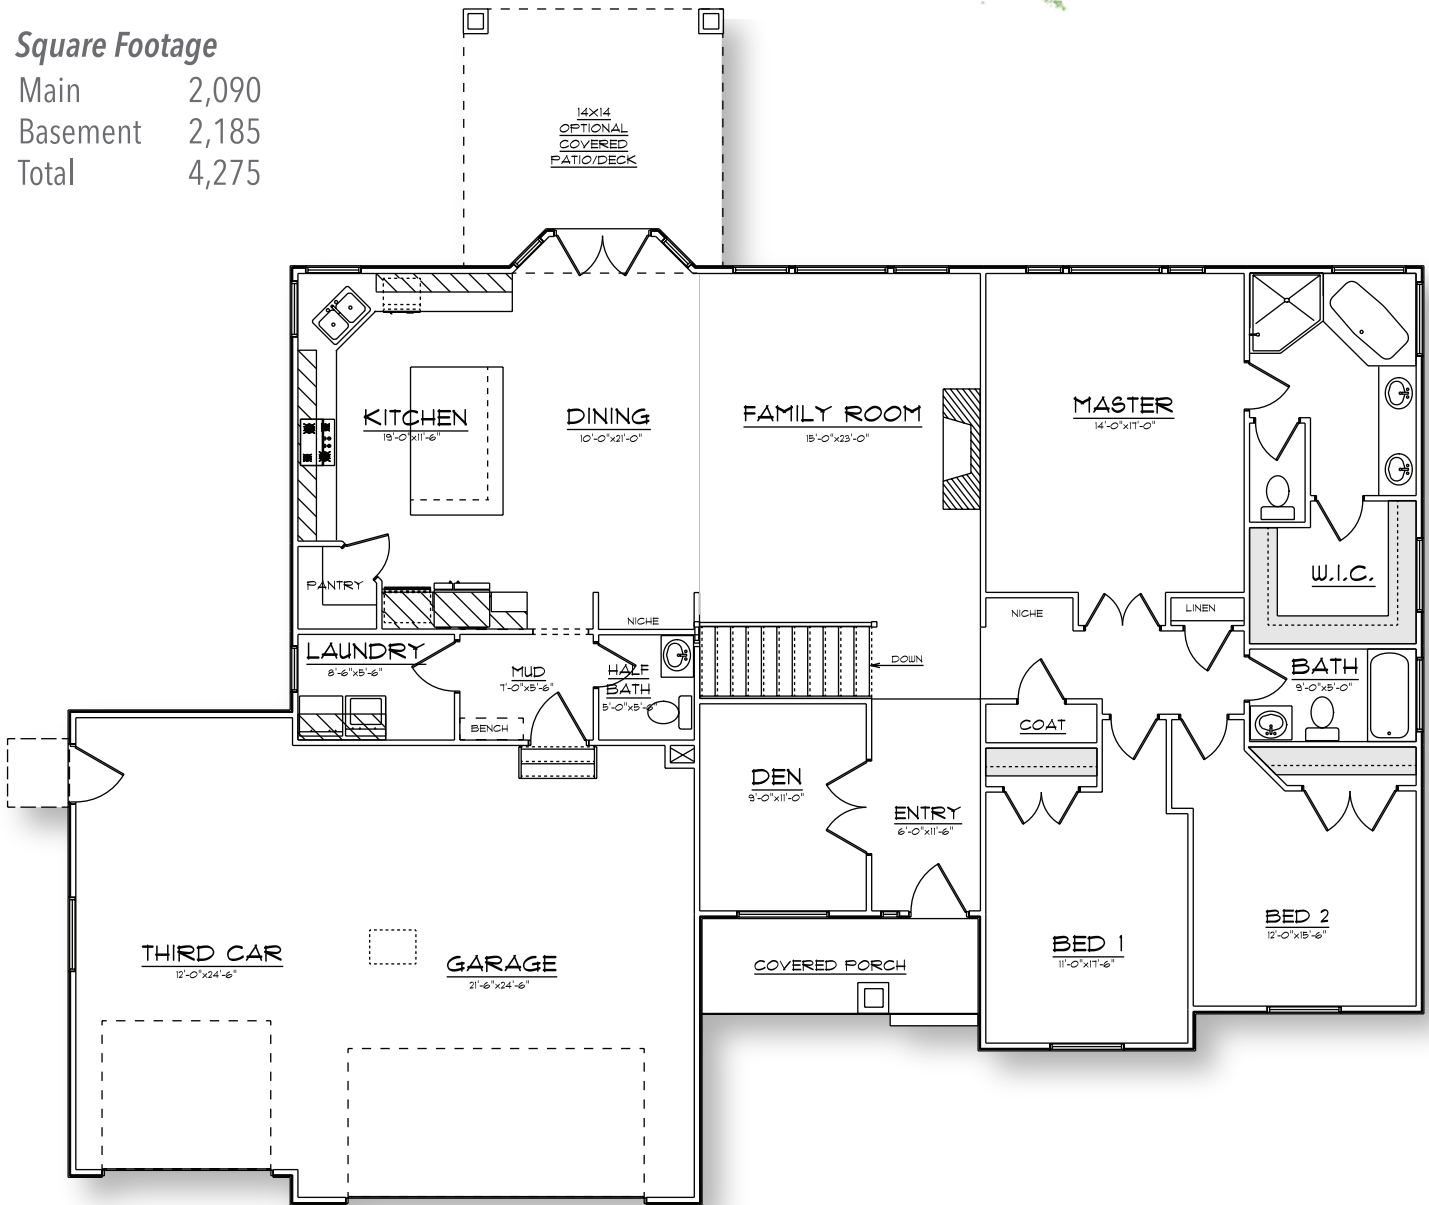

The Isabella

Rambler

3 Bedrooms
2.5 Bathrooms
3-Car Garage
75' wide x 52' deep

Square Footage

Main 2,090
Basement 2,185
Total 4,275

• Floorplans are Flexible & Upgrades Come Standard •

HARDROCKHOMES
Building Made Simple.