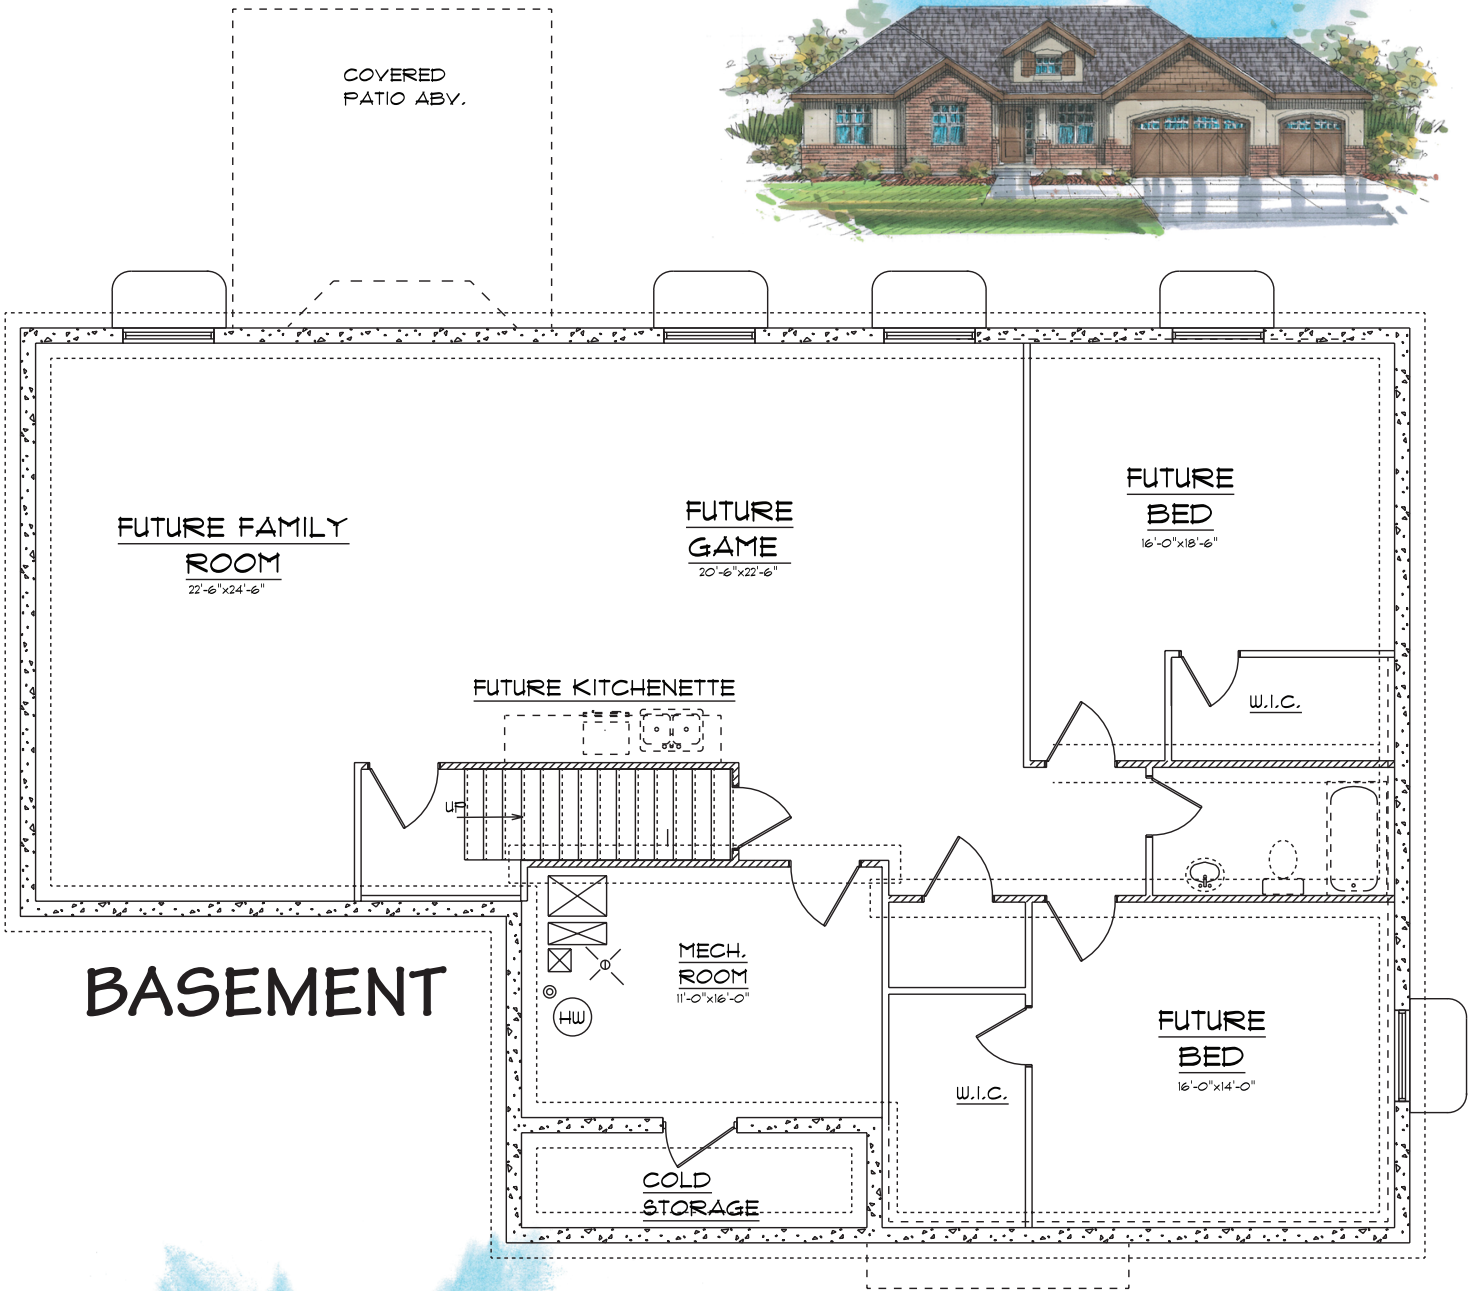

The Isabella

Rambler

3 Bedrooms
2.5 Bathrooms
3-Car Garage
75' wide x 52' deep

Square Footage

Main 2,090
Basement 2,185
Total 4,275

• Floorplans are Flexible & Upgrades Come Standard •

HARDROCKHOMES
Building Made Simple.

801.508.4025
hardrockhomes.com

Square footages, features, drawings, elevations, and sizes are approximate for marketing and illustration purposes only and will vary as homes are built.