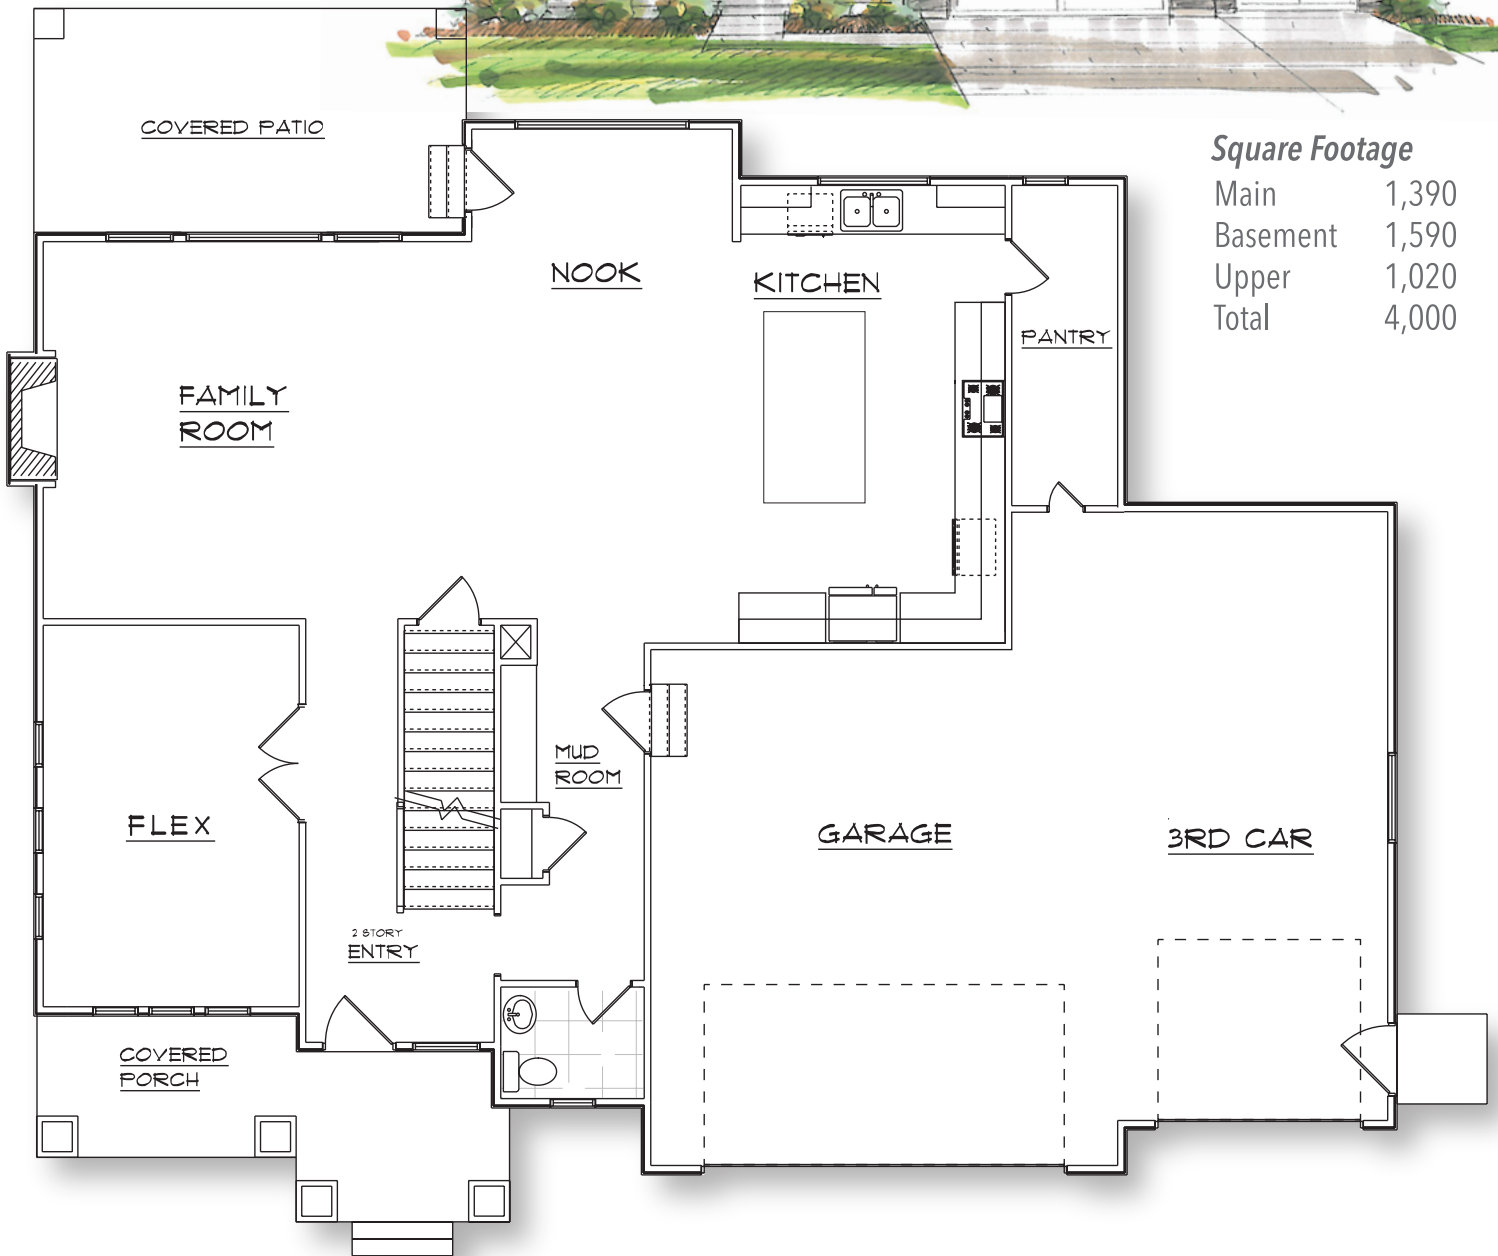

The Huntington

Two Story - Master on Main

- 4 Bedrooms
- 2.5 Bathrooms
- 3-Car Garage
- 61' wide x 55' deep

Square Footage	
Main	1,390
Basement	1,590
Upper	1,020
Total	4,000

• Floorplans are Flexible & Upgrades Come Standard •

OPTIONAL MASTER BATH

HARDROCKHOMES
Building Made Simple.

801.508.4025
 hardrockhomes.com

Square footages, features, drawings, elevations, and sizes are approximate for marketing and illustration purposes only and will vary as homes are built.