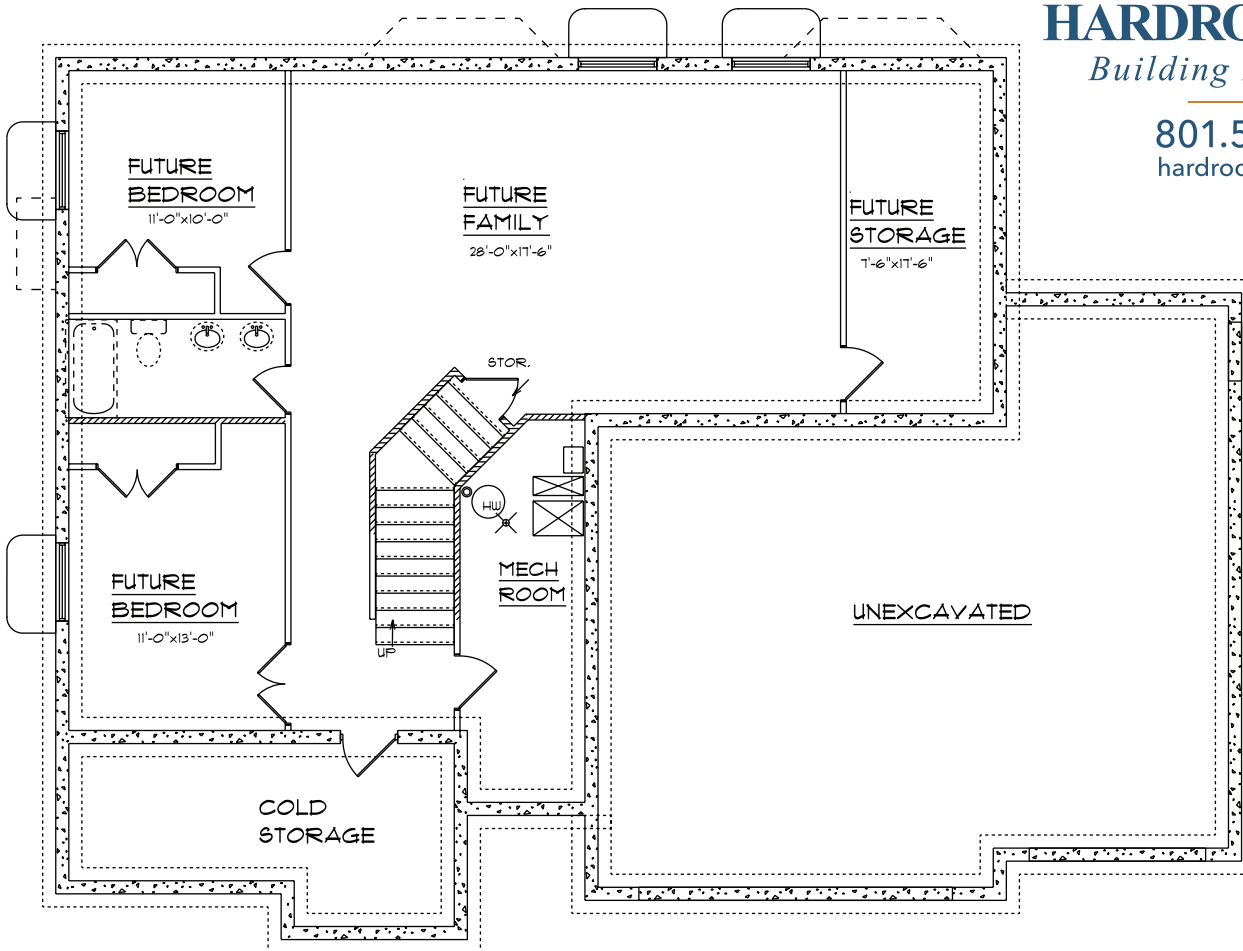

Square footages, features, drawings, elevations, and sizes are approximate for marketing and illustration purposes only and will vary as homes are built.