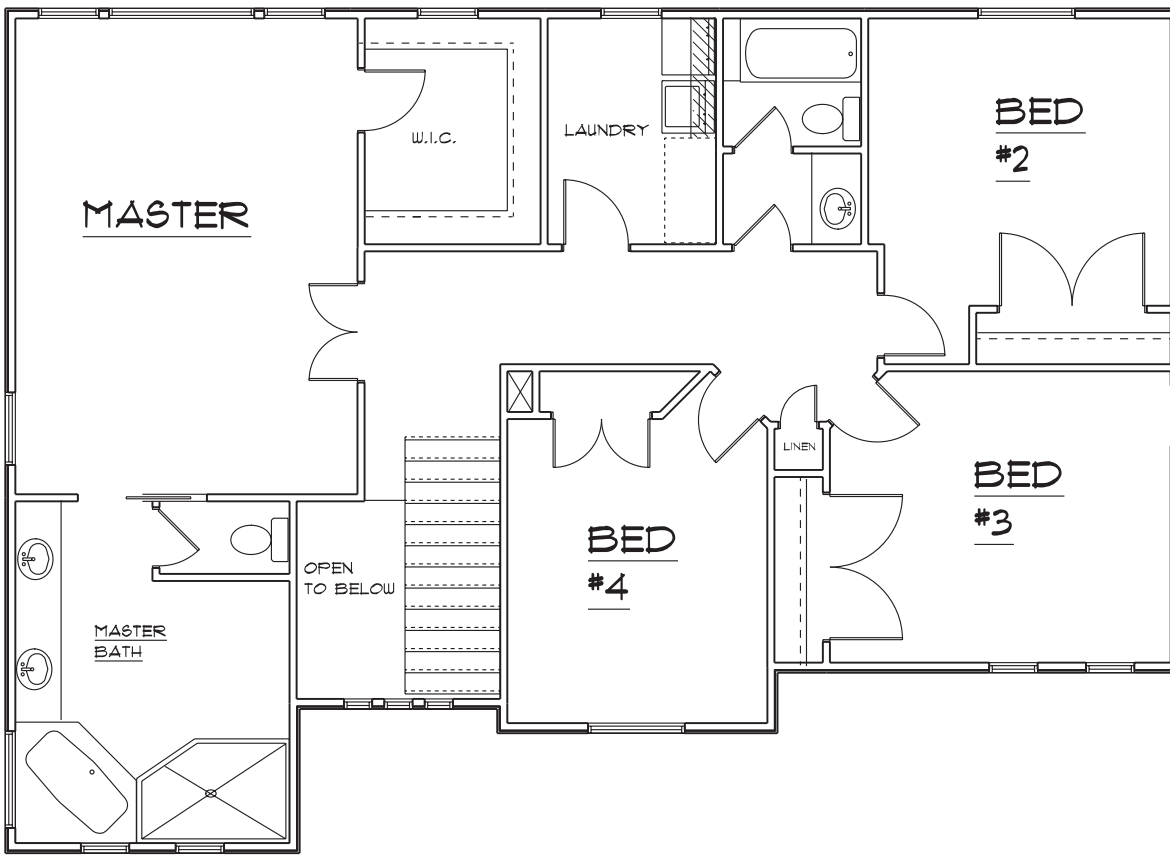

The Huntington

Two Story - Master on Main

- 4 Bedrooms
- 2.5 Bathrooms
- 3-Car Garage
- 61' wide x 55' deep

Square Footage	
Main	1,390
Basement	1,590
Upper	1,020
Total	4,000

• Floorplans are Flexible & Upgrades Come Standard •

OPTIONAL MASTER BATH

HARDROCKHOMES
Building Made Simple.

801.508.4025
 hardrockhomes.com

Square footages, features, drawings, elevations, and sizes are approximate for marketing and illustration purposes only and will vary as homes are built.