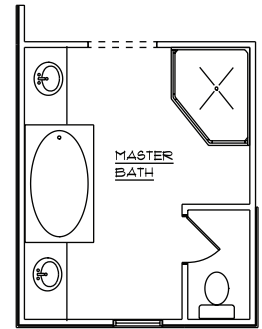

The Huntington

Two Story - Master on Main

- 4 Bedrooms
- 2.5 Bathrooms
- 3-Car Garage
- 61' wide x 55' deep

Square Footage	
Main	1,390
Basement	1,590
Upper	1,020
Total	4,000

• Floorplans are Flexible & Upgrades Come Standard •

OPTIONAL MASTER BATH

HARDROCKHOMES
Building Made Simple.

801.508.4025
 hardrockhomes.com

Square footages, features, drawings, elevations, and sizes are approximate for marketing and illustration purposes only and will vary as homes are built.