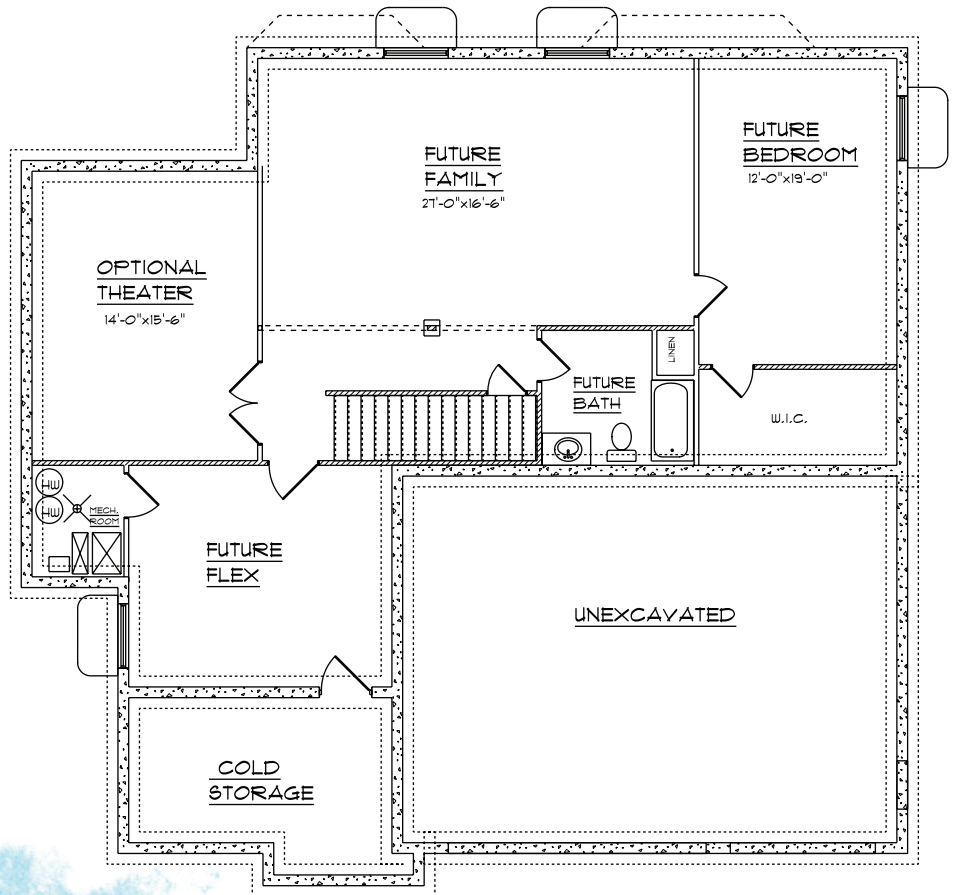

## Two Story - Master on Main

4 Bedrooms  
 2.5 Bathrooms  
 3 Car Garage  
 55' wide x 52' deep

### MAIN FLOOR

### Square Footage

Main	1,669
Basement	1,840
Upper	866
<b>Total</b>	<b>4,375</b>

*• Floorplans are Flexible & Upgrades Come Standard •*

**FOUNDATION**

**HARDROCKHOMES**

*Building Made Simple.*

801.508.4025

hardrockhomes.com

Square footages, features, drawings, elevations, and sizes are approximate for marketing and illustration purposes only and will vary as homes are built.