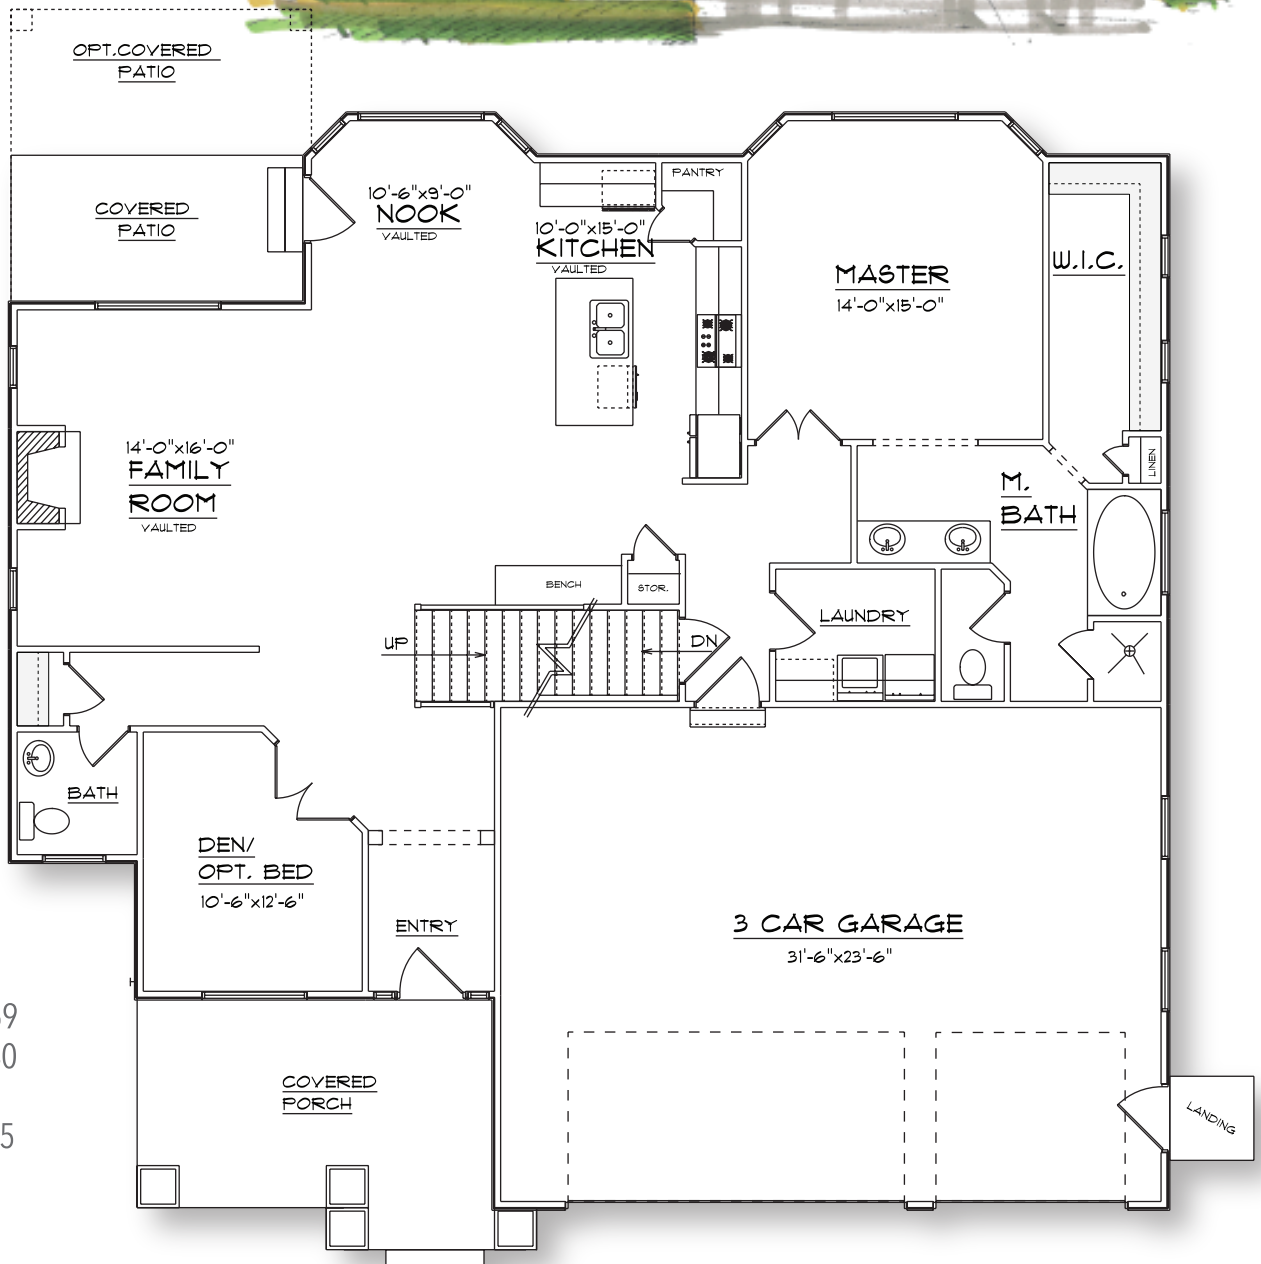

# The Hampton

## Two Story - Master on Main

4 Bedrooms  
 2.5 Bathrooms  
 3 Car Garage  
 55' wide x 52' deep

### MAIN FLOOR

Square footages, features, drawings, elevations, and sizes are approximate for marketing and illustration purposes only and will vary as homes are built.