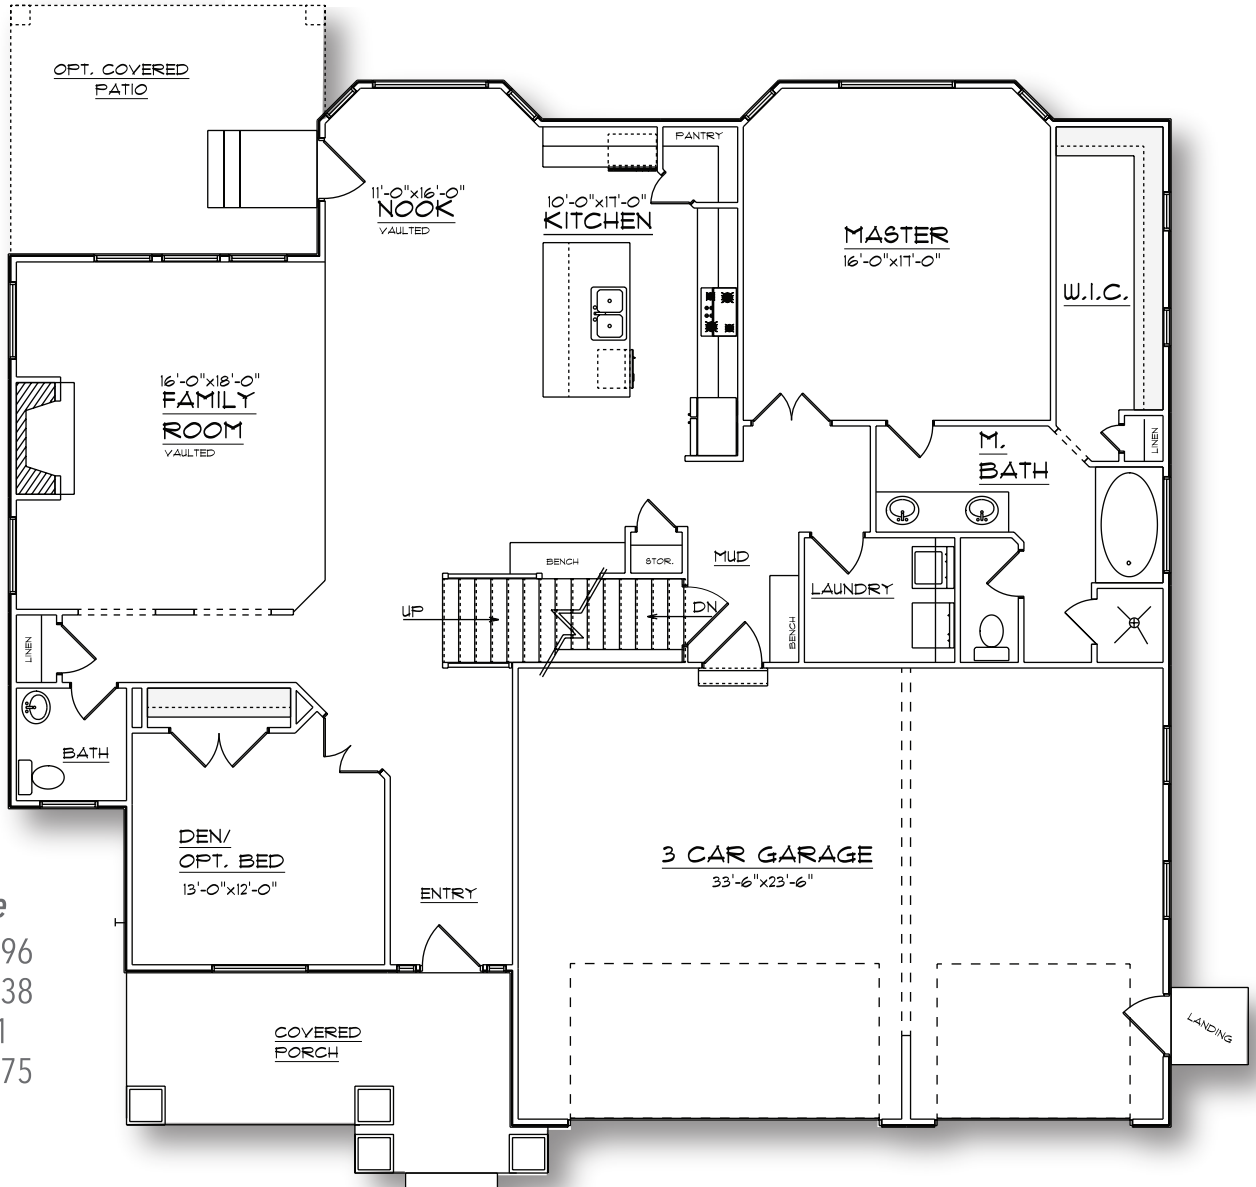

The Grand Hampton

Two Story - Master on Main

- 4 Bedrooms
- 2.5 Bathrooms
- 3 Car Garage
- 60' wide x 54' deep

MAIN FLOOR

Square Footage

Main	1,996
Basement	2,138
Upper	941
Total	5,075

• Floorplans are Flexible & Upgrades Come Standard •