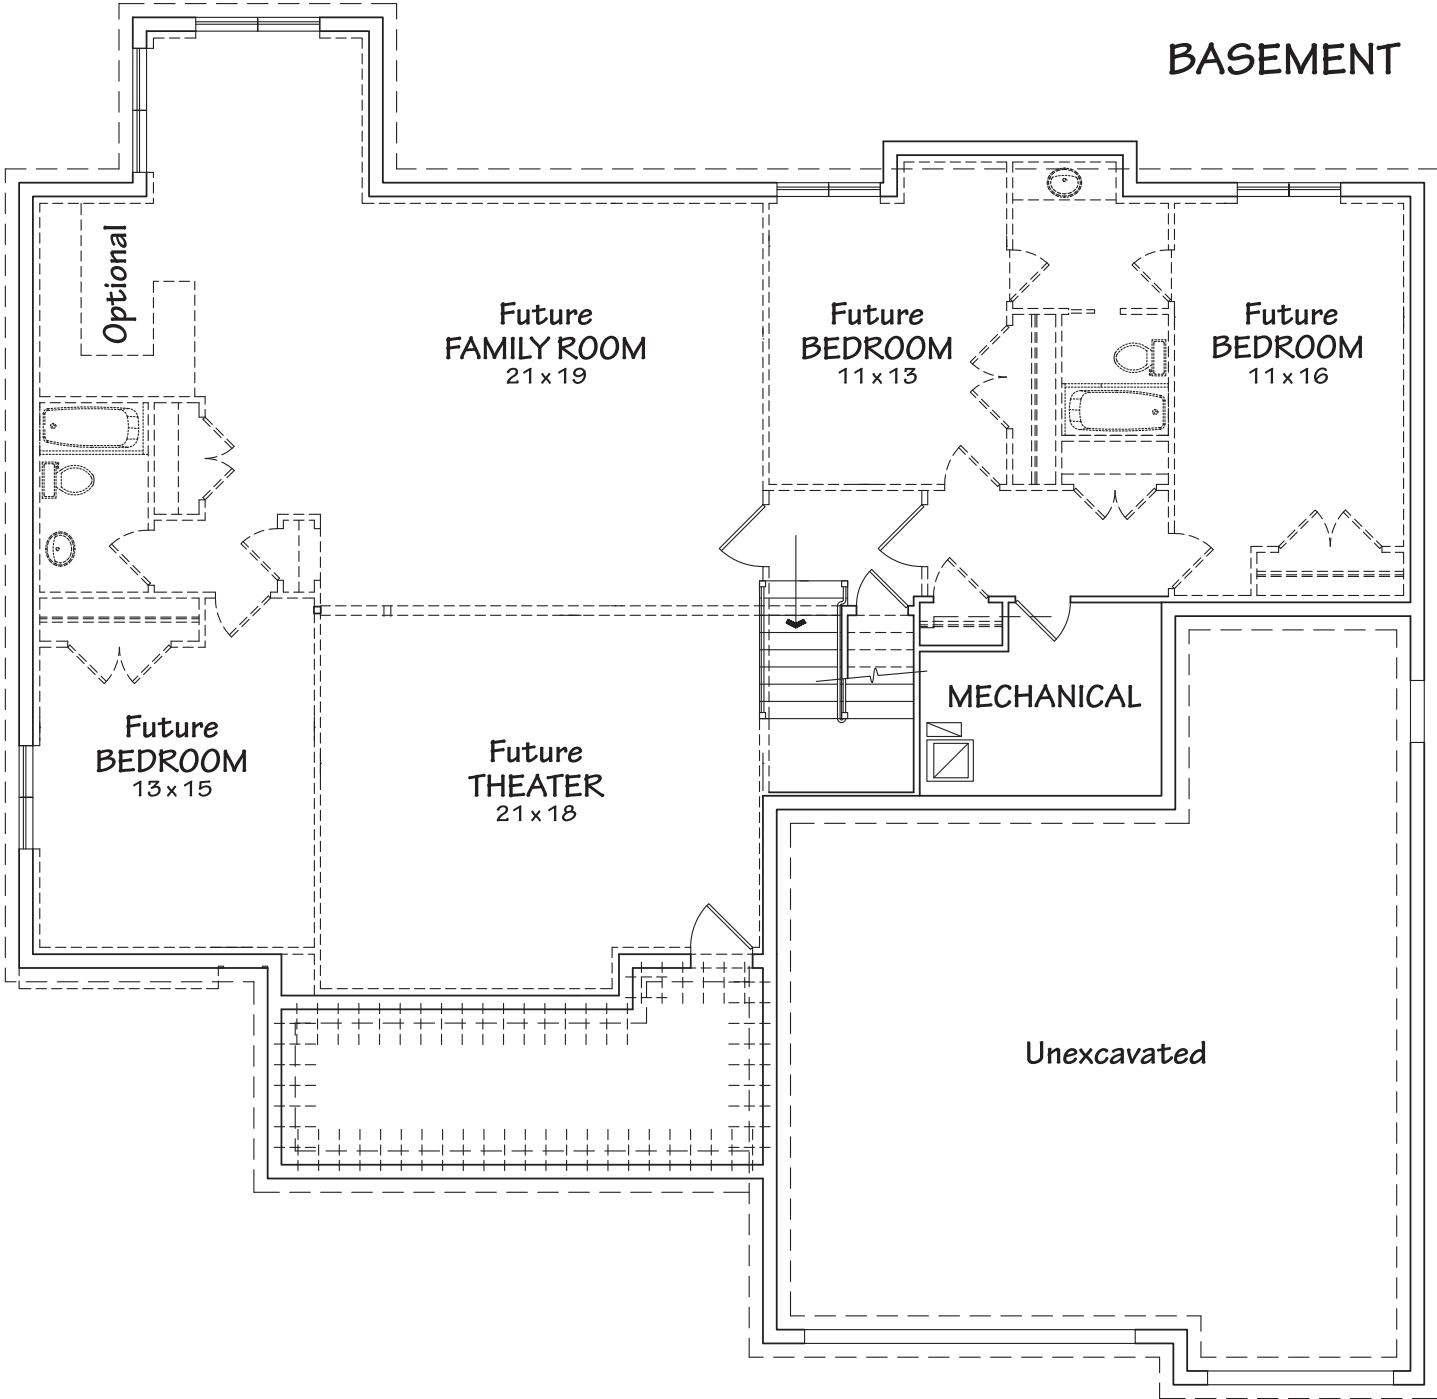

## Rambler

4 Bedrooms  
2.5 Bathrooms  
3-Car Garage  
68' wide x 66' deep

## Square Footage

Main	2,388
Basement	2,420
Total	4,808

• Floorplans are Flexible & Upgrades Come Standard •

**BASEMENT**

**HARDROCKHOMES**

*Building Made Simple.*

801.508.4025

hardrockhomes.com

*Square footages, features, drawings, elevations, and sizes are approximate for marketing and illustration purposes only and will vary as homes are built.*