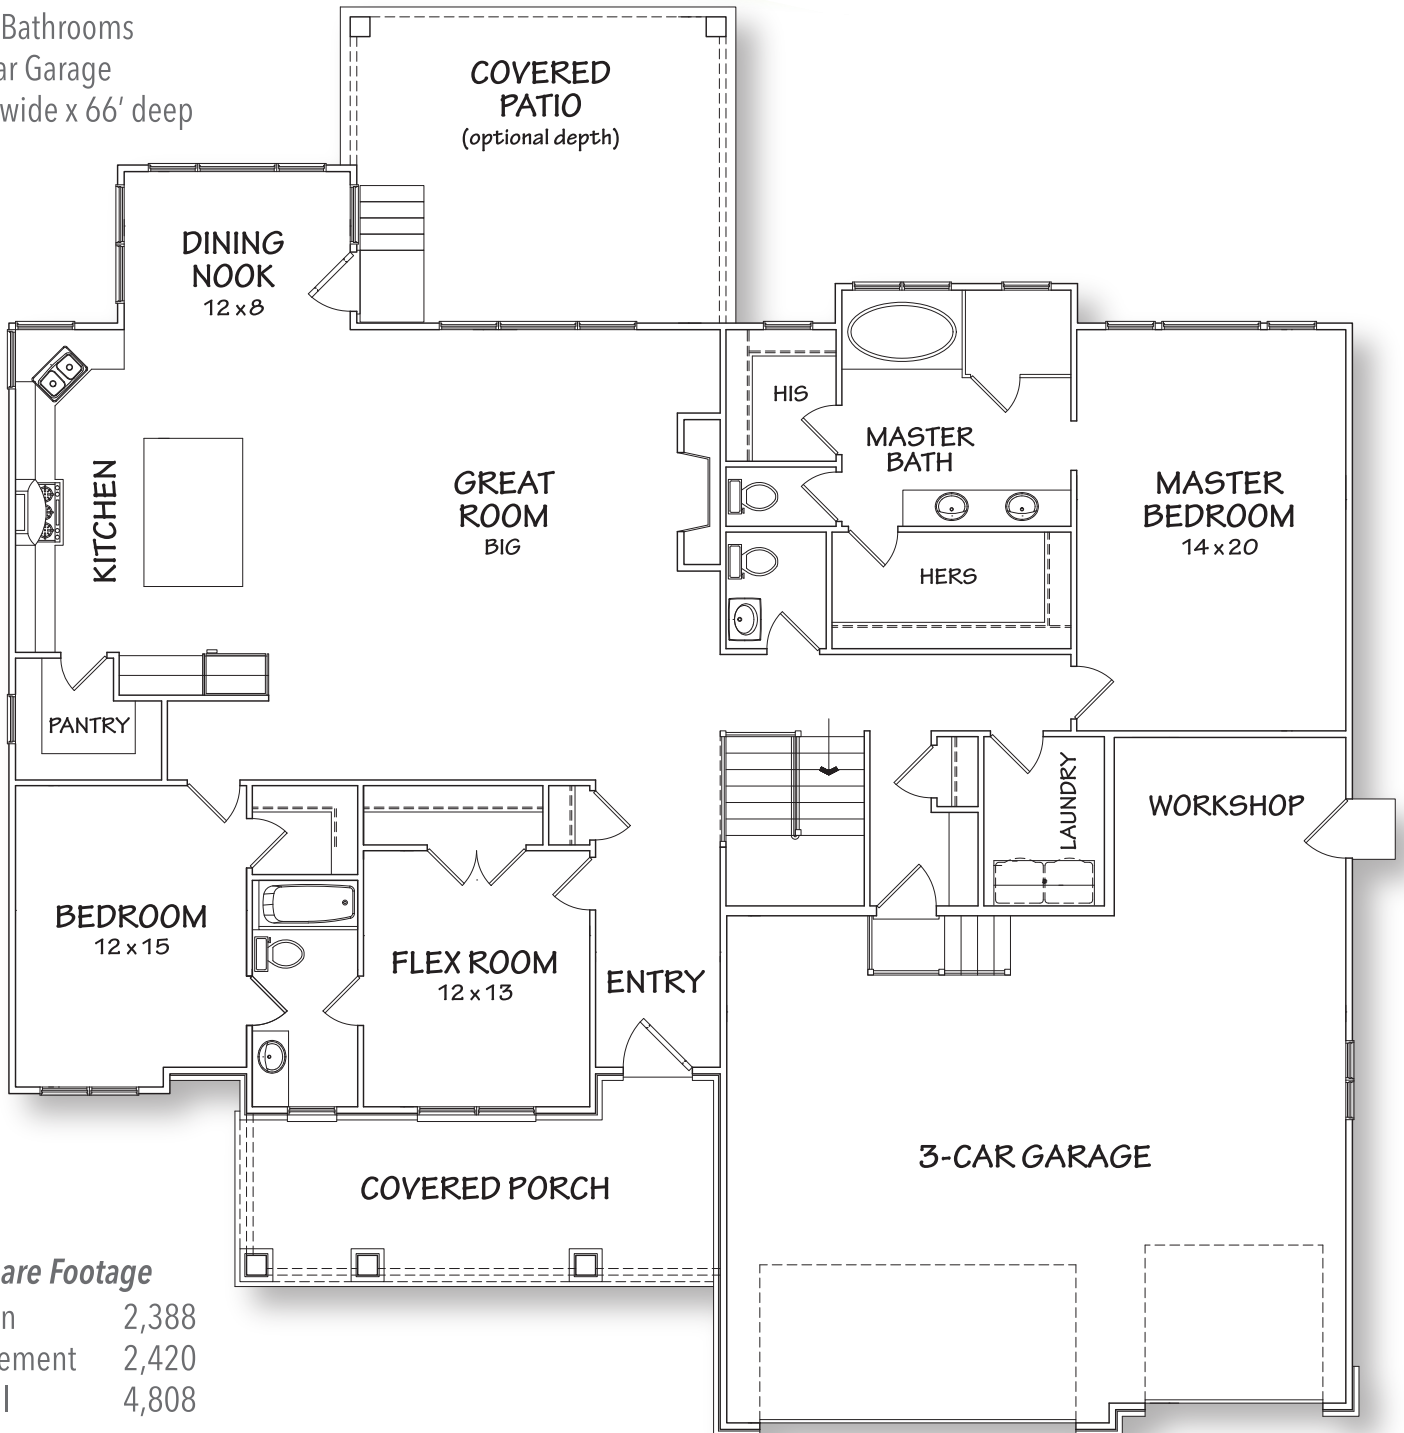

# The Del Monte

## Rambler

4 Bedrooms  
2.5 Bathrooms  
3-Car Garage  
68' wide x 66' deep

## Square Footage

Main	2,388
Basement	2,420
Total	4,808

• Floorplans are Flexible & Upgrades Come Standard •

**BASEMENT**

**HARDROCKHOMES**

*Building Made Simple.*

801.508.4025

hardrockhomes.com

*Square footages, features, drawings, elevations, and sizes are approximate for marketing and illustration purposes only and will vary as homes are built.*