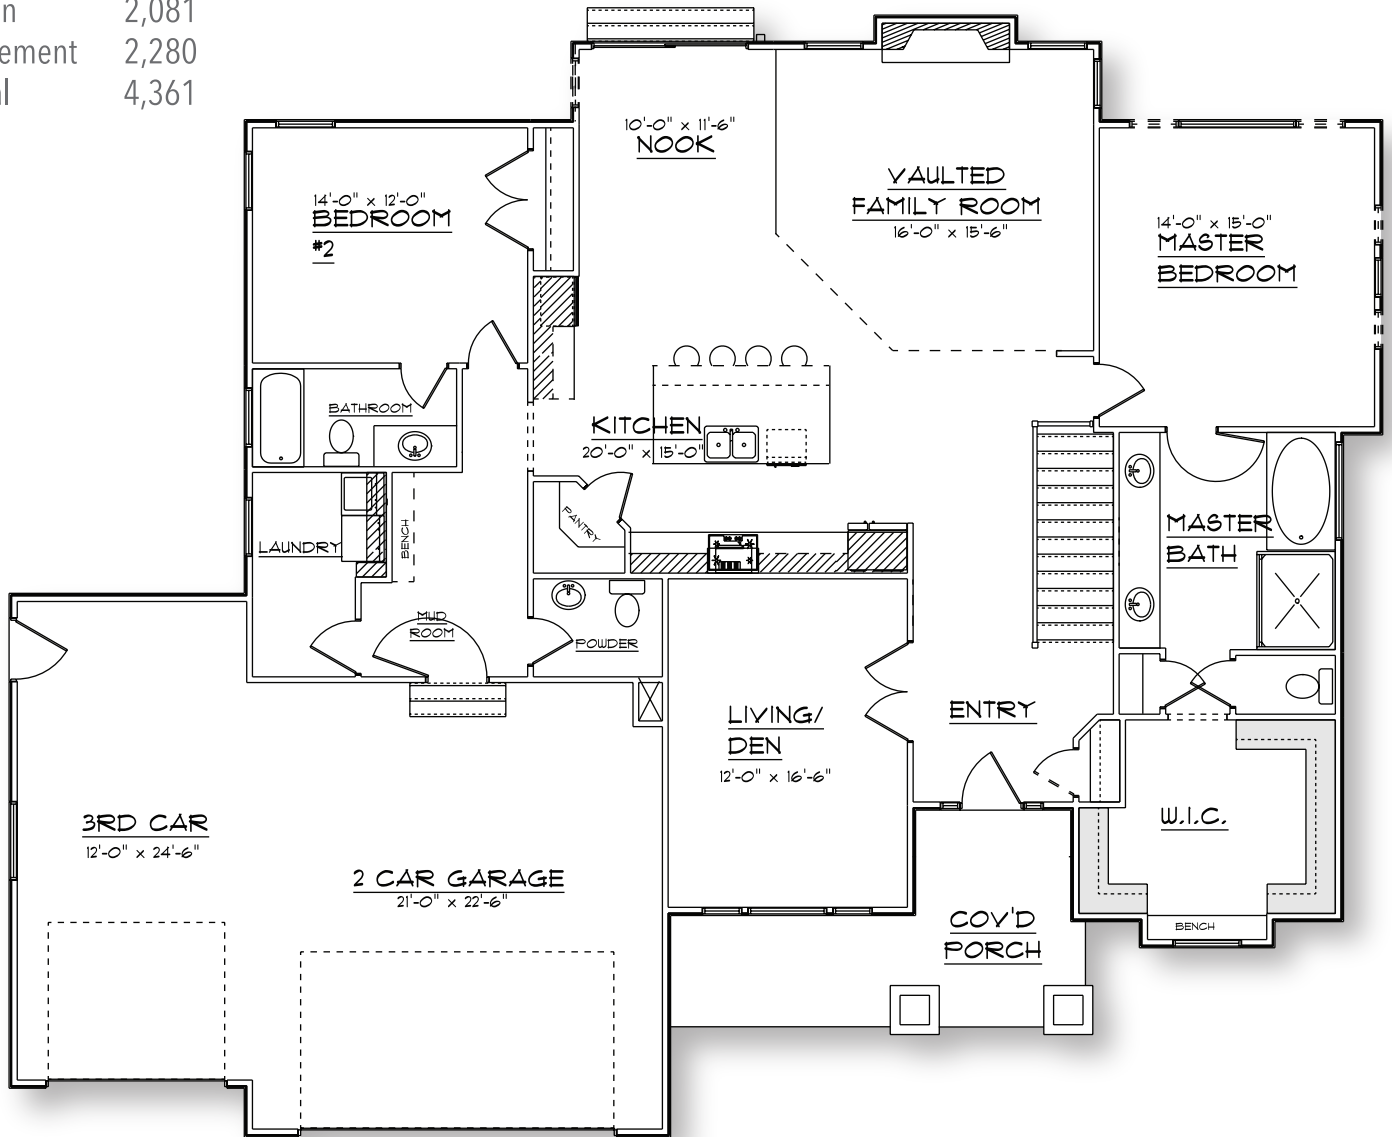

The Carmel

Rambler

- 2 Bedrooms
- 2.5 Bathrooms
- 3-Car Garage
- 68' wide x 56' deep

Square Footage

Main	2,081
Basement	2,280
Total	4,361

• Floorplans are Flexible & Upgrades Come Standard •

HARDROCKHOMES

Building Made Simple.