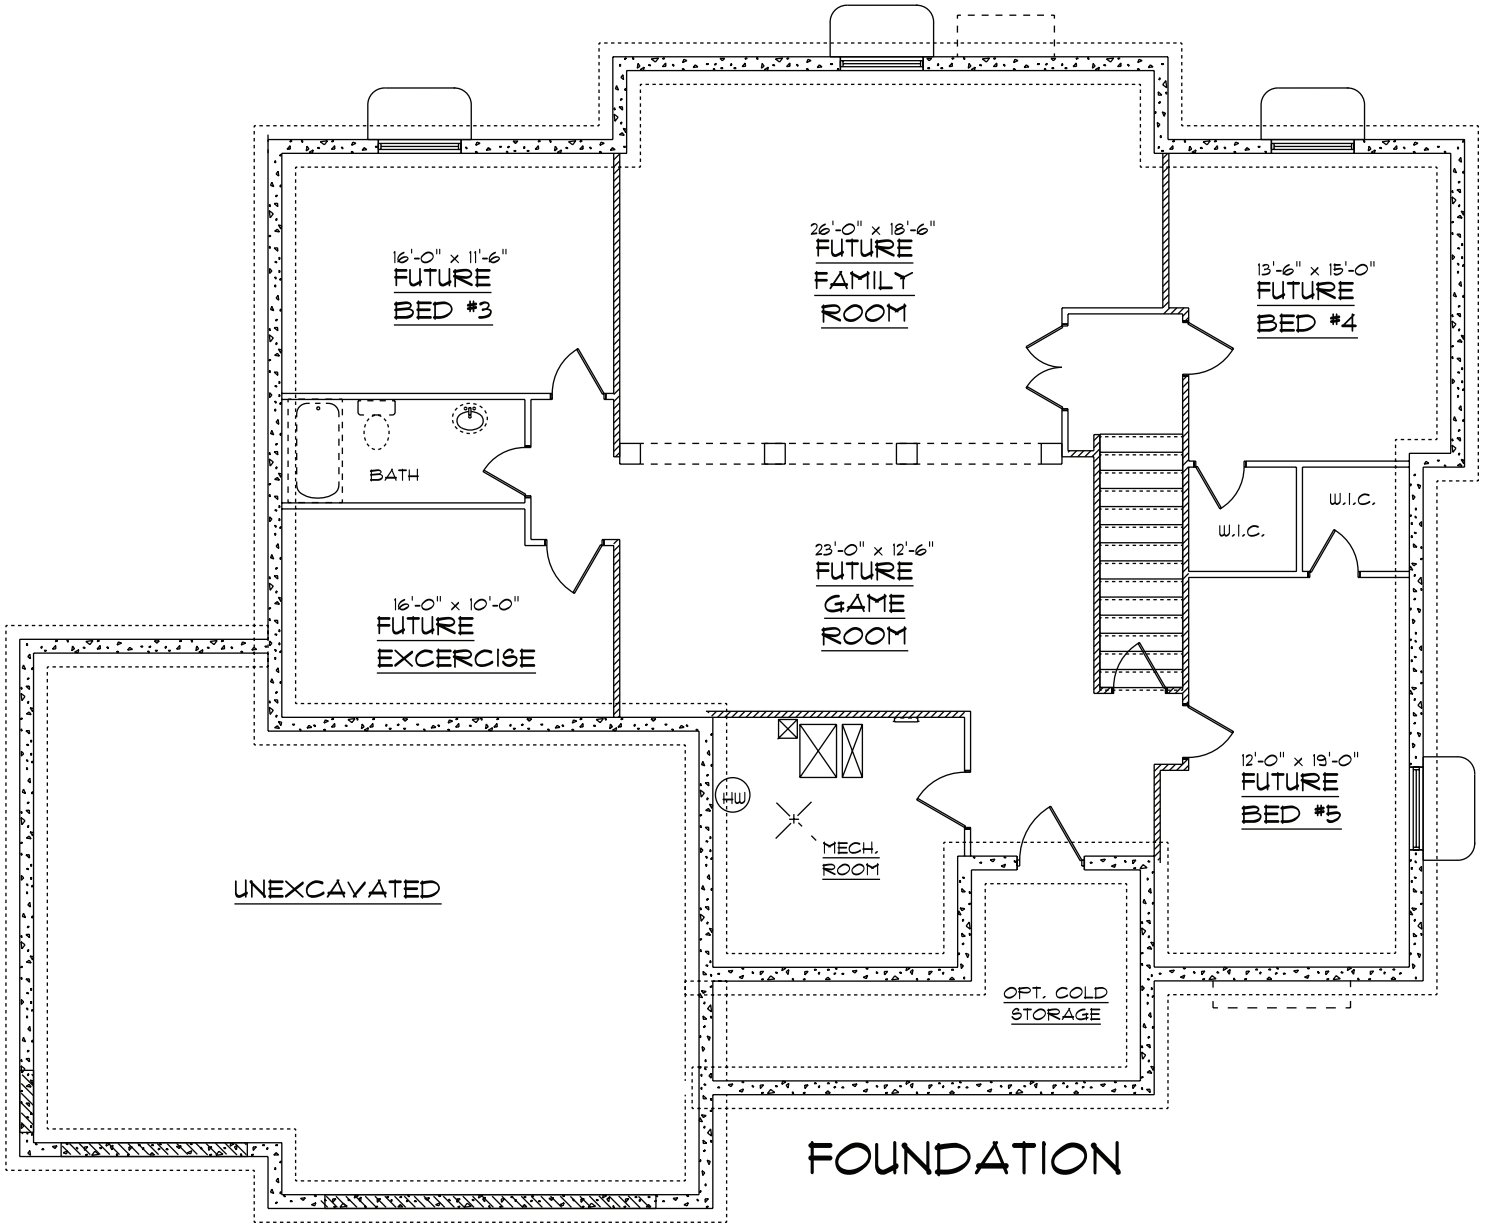

The Carmel

Rambler

- 2 Bedrooms
- 2.5 Bathrooms
- 3-Car Garage
- 68' wide x 56' deep

Square Footage

Main	2,081
Basement	2,280
Total	4,361

• Floorplans are Flexible & Upgrades Come Standard •

HARDROCKHOMES

Building Made Simple.