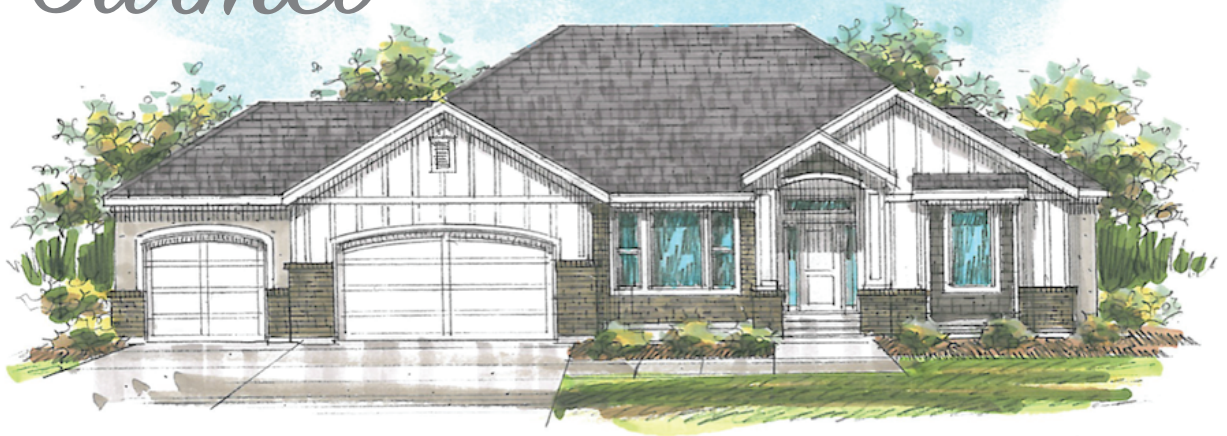

The Carmel

Rambler

- 2 Bedrooms
- 2.5 Bathrooms
- 3-Car Garage
- 68' wide x 56' deep

Square Footage

Main	2,081
Basement	2,280
Total	4,361

• Floorplans are Flexible & Upgrades Come Standard •

HARDROCKHOMES

Building Made Simple.