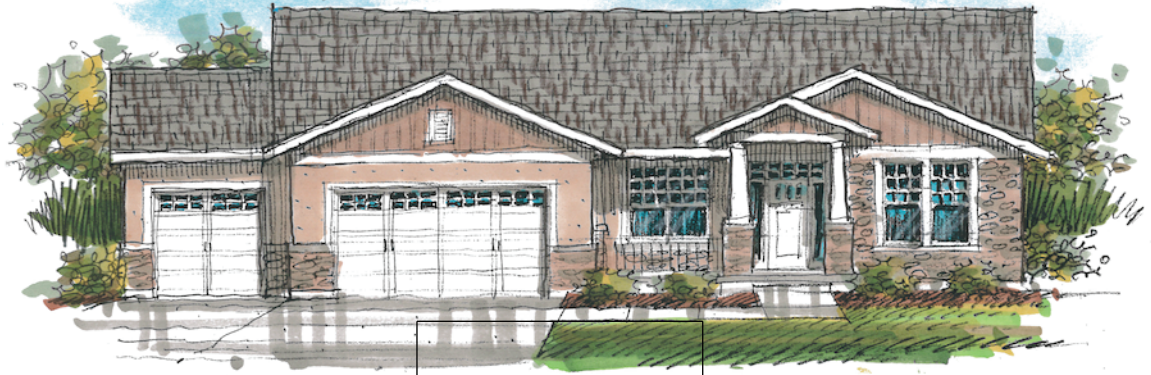

# The Brookshire

## Rambler

- 3 Bedrooms
- 2.5 Bathrooms
- 3-Car Garage
- 65' wide x 56' deep