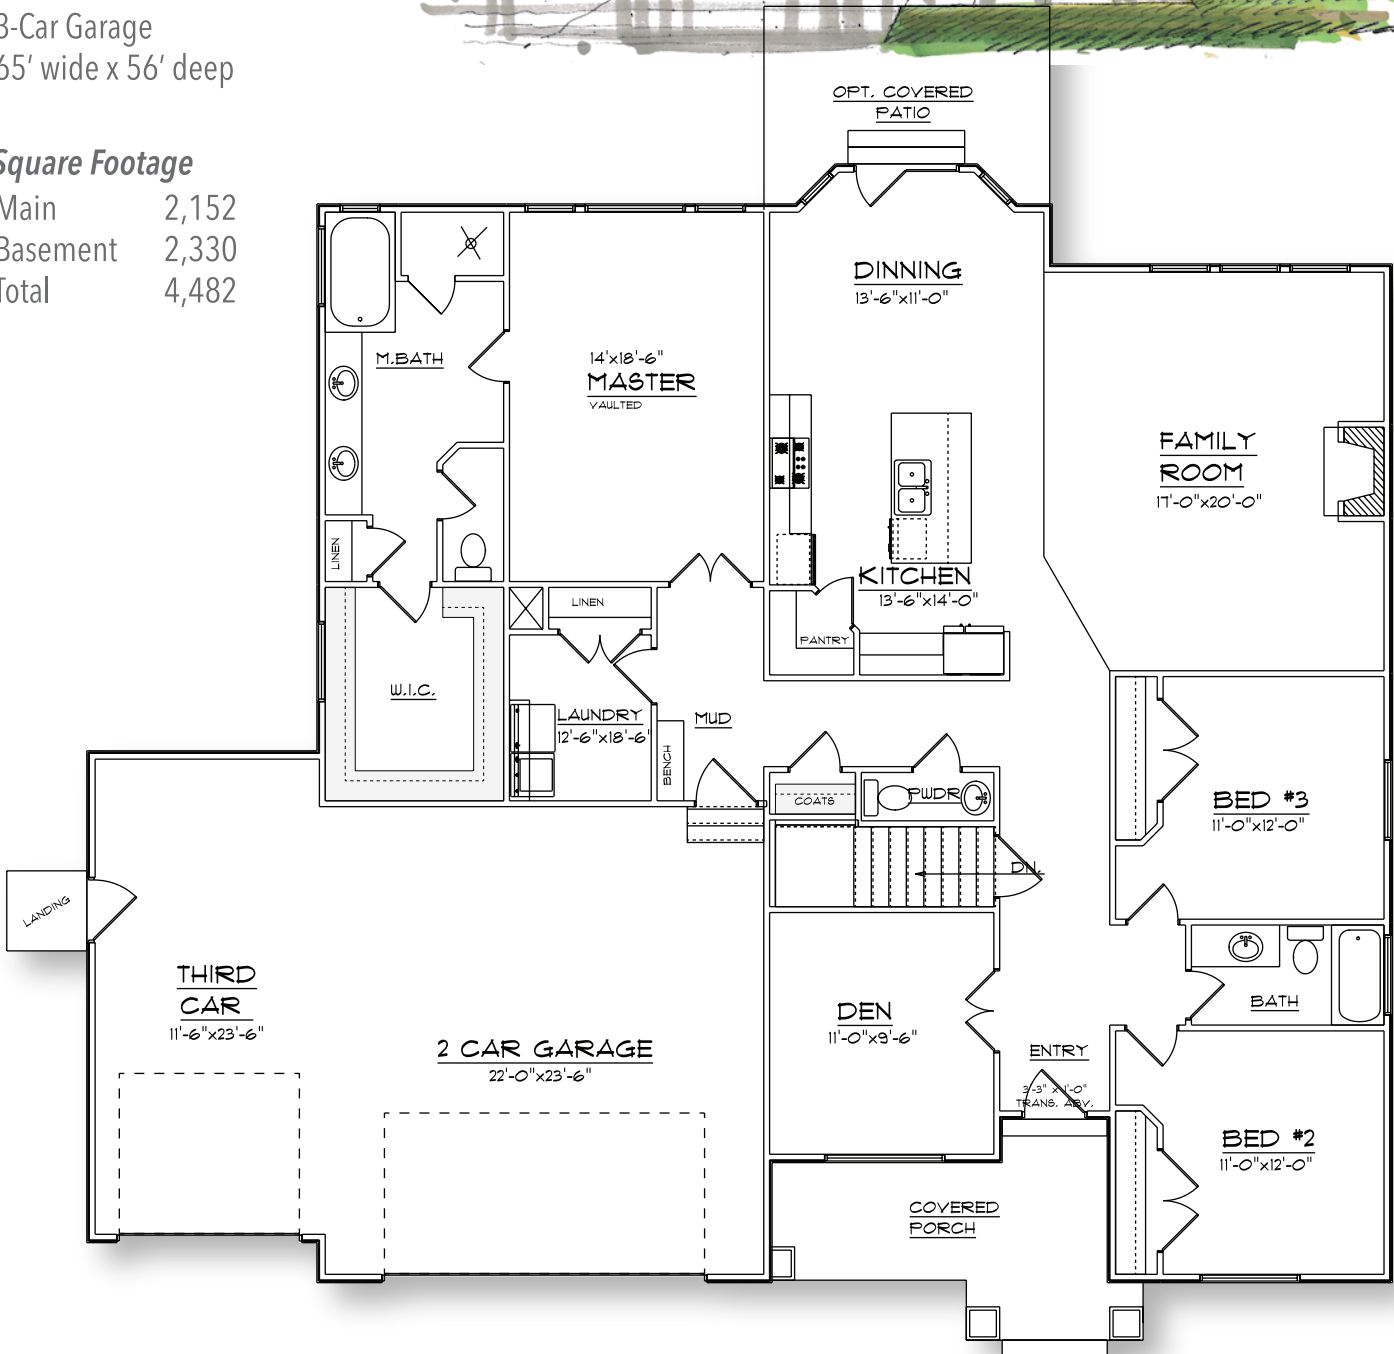

# The Brookshire

## Rambler

- 3 Bedrooms
- 2.5 Bathrooms
- 3-Car Garage
- 65' wide x 56' deep

## Square Footage

Main	2,152
Basement	2,330
Total	4,482

• Floorplans are Flexible & Upgrades Come Standard •

**HARDROCKHOMES**

*Building Made Simple.*

801.508.4025

hardrockhomes.com

Square footages, features, drawings, elevations, and sizes are approximate for marketing and illustration purposes only and will vary as homes are built.