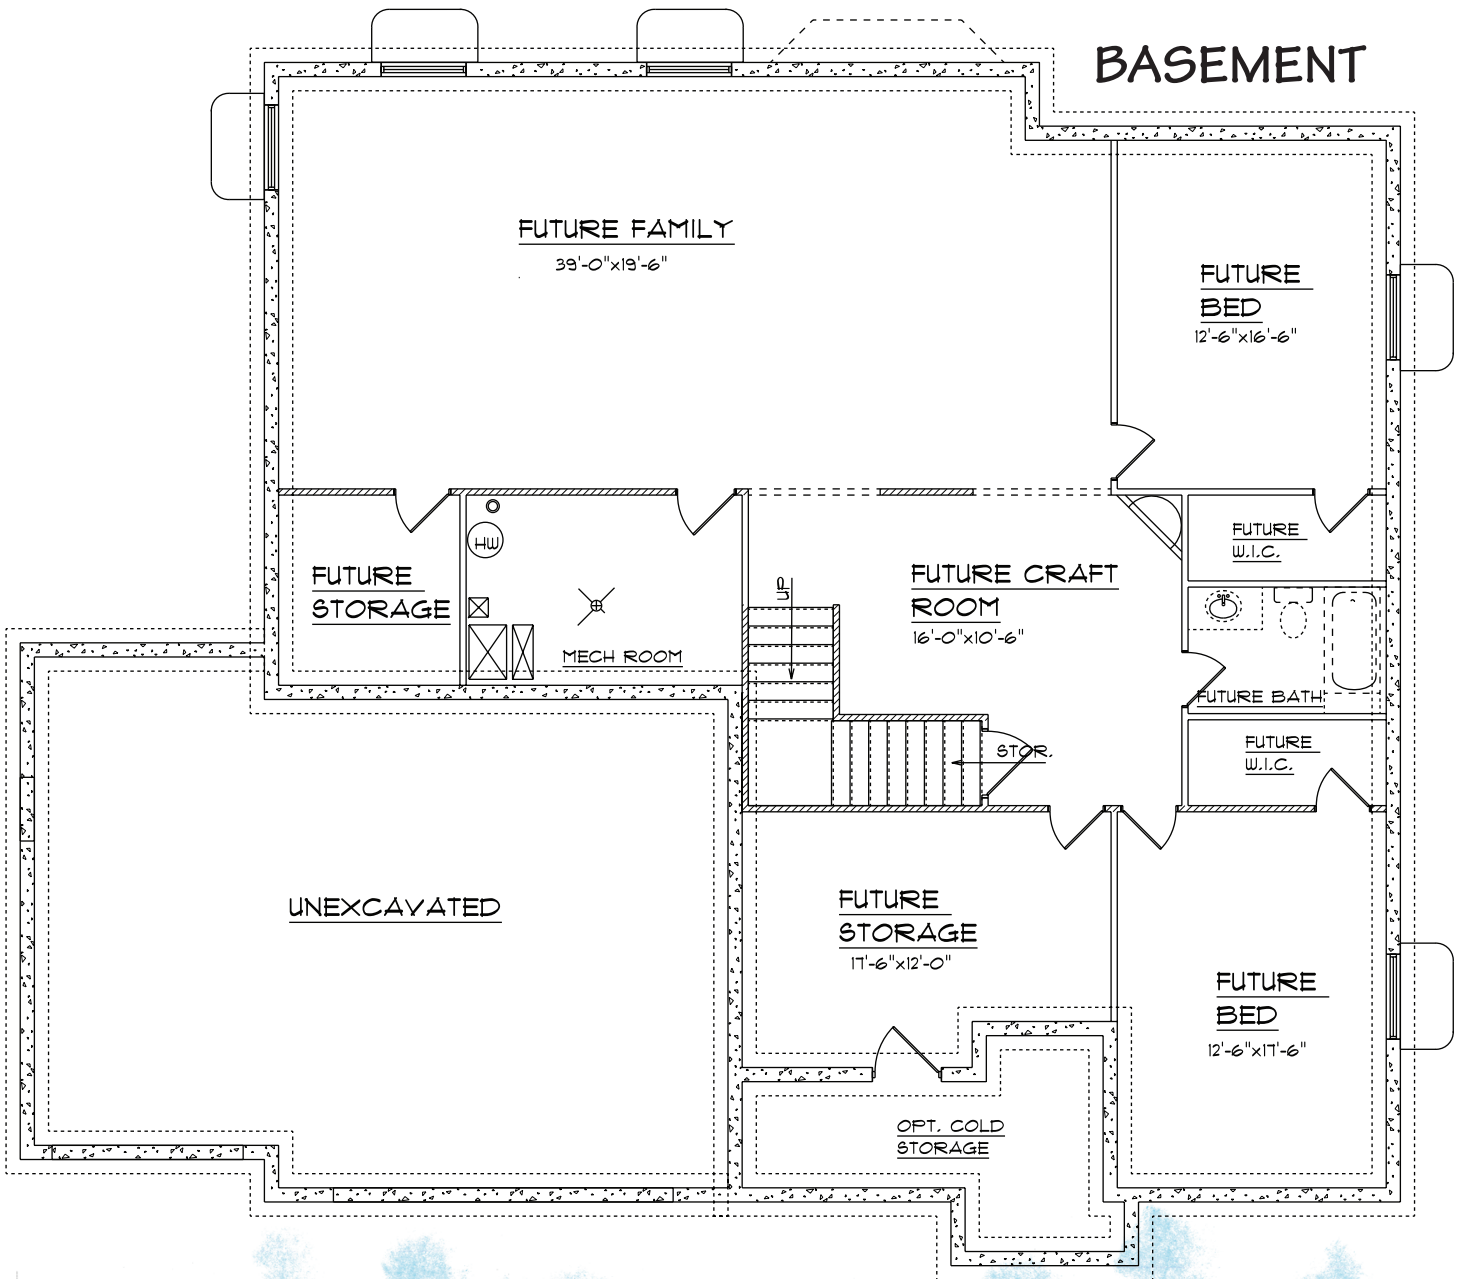

## Rambler

- 3 Bedrooms
- 2.5 Bathrooms
- 3-Car Garage
- 65' wide x 56' deep

## Square Footage

Main	2,152
Basement	2,330
Total	4,482

• Floorplans are Flexible & Upgrades Come Standard •

**HARDROCKHOMES**

*Building Made Simple.*

801.508.4025

hardrockhomes.com

Square footages, features, drawings, elevations, and sizes are approximate for marketing and illustration purposes only and will vary as homes are built.