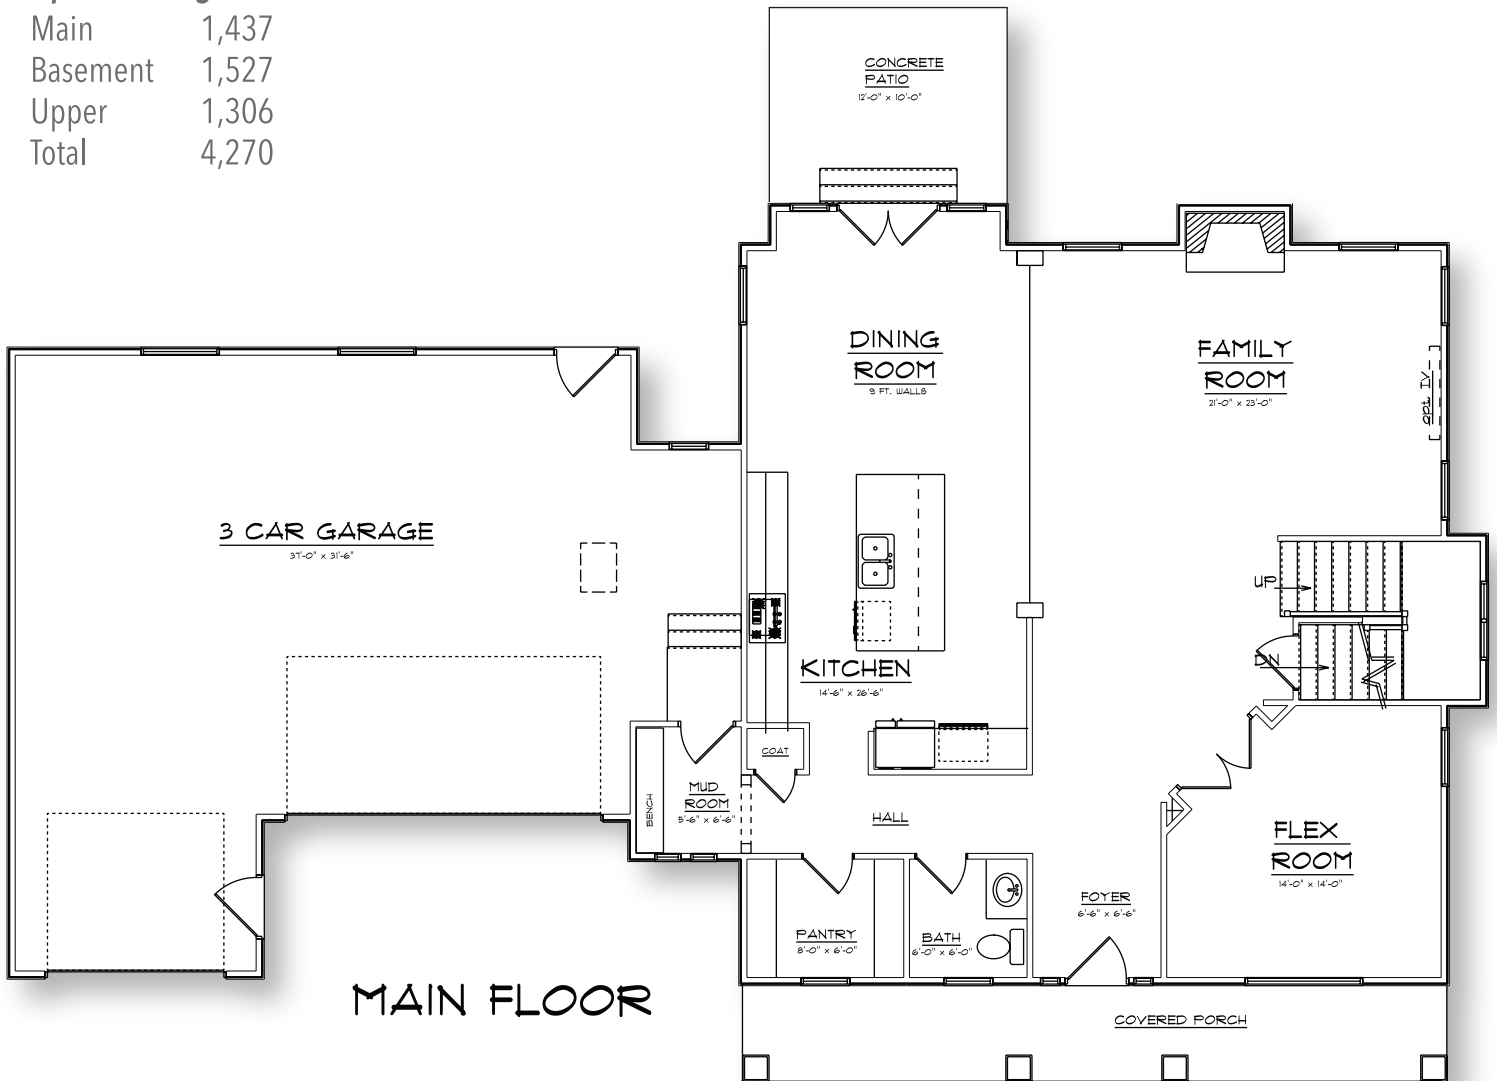

# The Avalon

## Two Story

- 4 Bedrooms
- 2.5 Bathrooms
- 3-Car Garage
- 76' wide x 43' deep

## Square Footage

Main	1,437
Basement	1,527
Upper	1,306
Total	4,270

• Floorplans are Flexible & Upgrades Come Standard •

UPPER FLOOR

**HARDROCKHOMES**  
*Building Made Simple.*

801.508.4025  
 hardrockhomes.com

Square footages, features, drawings, elevations, and sizes are approximate for marketing and illustration purposes only and will vary as homes are built.