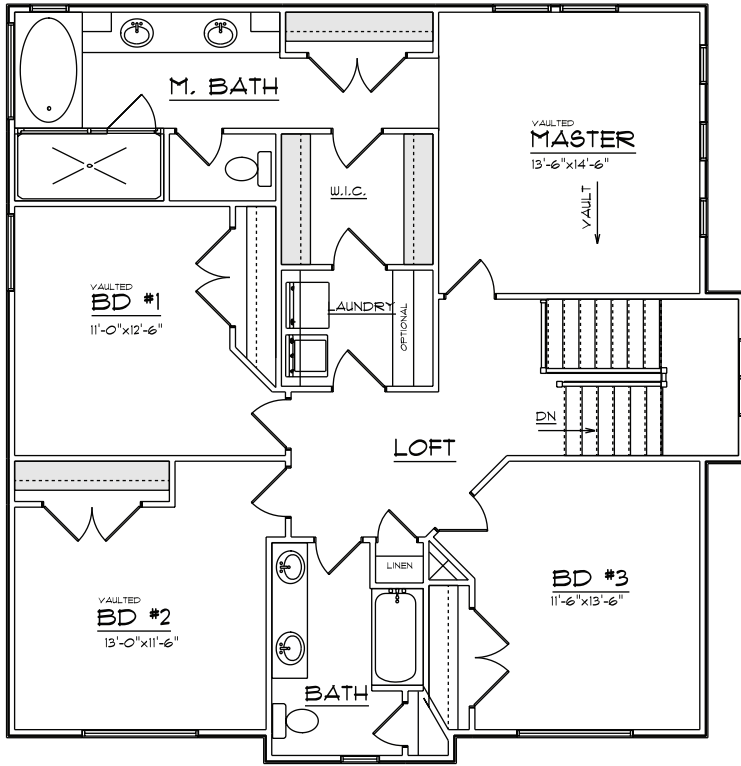

## Two Story

- 4 Bedrooms
- 2.5 Bathrooms
- 3-Car Garage
- 76' wide x 43' deep

## Square Footage

Main	1,437
Basement	1,527
Upper	1,306
Total	4,270

• Floorplans are Flexible & Upgrades Come Standard •

UPPER FLOOR

**HARDROCKHOMES**  
*Building Made Simple.*

801.508.4025  
 hardrockhomes.com

Square footages, features, drawings, elevations, and sizes are approximate for marketing and illustration purposes only and will vary as homes are built.