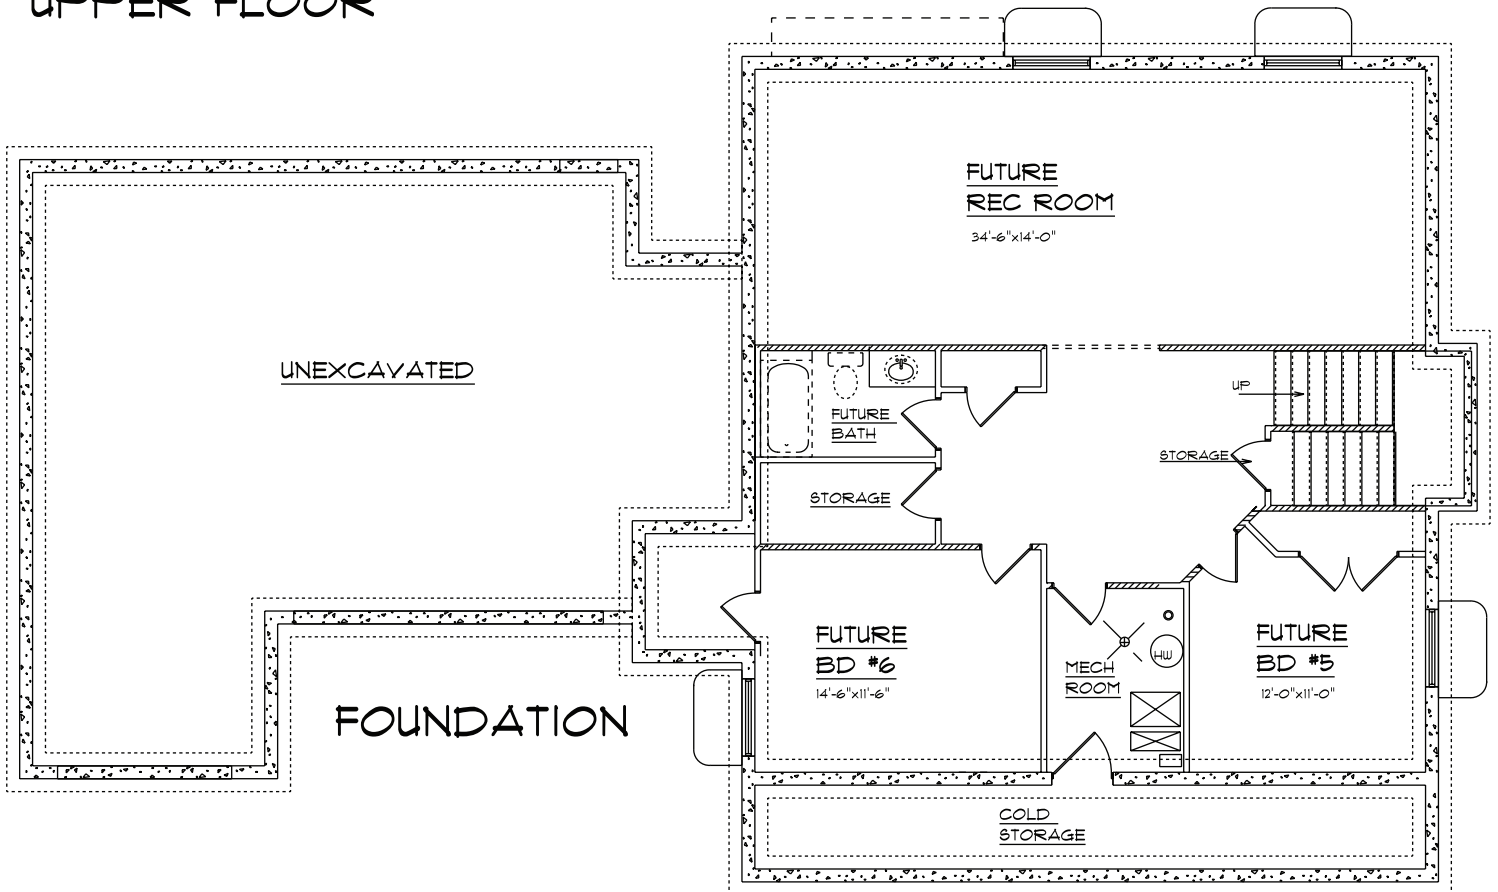

## Two Story

- 4 Bedrooms
- 2.5 Bathrooms
- 3-Car Garage
- 76' wide x 43' deep

## Square Footage

Main	1,437
Basement	1,527
Upper	1,306
Total	4,270

• Floorplans are Flexible & Upgrades Come Standard •

UPPER FLOOR

**HARDROCKHOMES**  
*Building Made Simple.*

801.508.4025  
 hardrockhomes.com

Square footages, features, drawings, elevations, and sizes are approximate for marketing and illustration purposes only and will vary as homes are built.